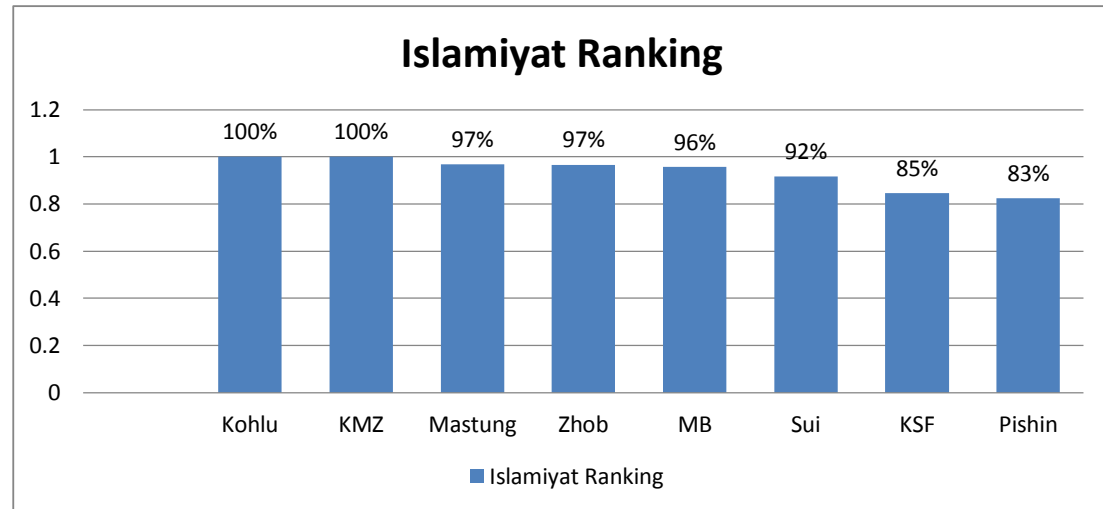

Subject-Wise Schools Ranking

Maths

S/N	School	Maths Ranking	Rank
1	Mastung	79%	1
2	Sui	76%	2
3	Kohlu	73%	3
4	Pishin	65%	4
5	MB	59%	5
6	KMZ	54%	6
7	Zhob	48%	7
8	KSF	43%	8

Islamiyat

S/N	School	Islamiyat Ranking	Rank
1	Kohlu	100%	1
2	KMZ	100%	2
3	Mastung	97%	3
4	Zhob	97%	4
5	MB	96%	5
6	Sui	92%	6
7	KSF	85%	7
8	Pishin	83%	8