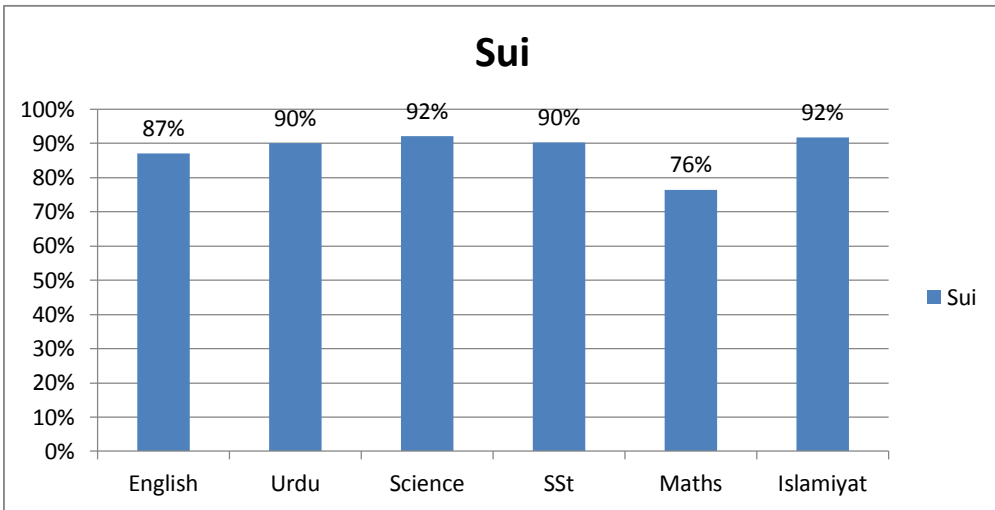

C. Passing Percentage

S/N	School	Passing Percentage
1	Kohlu	93%
2	Mastung	91%
3	Sui	90%
4	KMZ	85%
5	MB	67%
6	Pishin	64%
7	Zhob	60%
8	KSF	18%

Average

71%

D. Subject-Wise Passing Percentage

School	English	Urdu	Science	SSt	Maths	Islamiyat
Kan Matherzai	92%	95%	98%	91%	54%	100%
Kohlu	83%	99%	98%	99%	73%	100%
Mastung	86%	91%	99%	93%	79%	97%
Muslim Bagh	49%	92%	91%	87%	59%	96%
Pishin	60%	77%	90%	81%	65%	83%
KSF	15%	79%	56%	78%	43%	85%
Sui	87%	90%	92%	90%	76%	92%
Zhob	48%	94%	92%	79%	48%	97%
Overall Subject-Wise	65%	90%	89%	87%	62%	94%