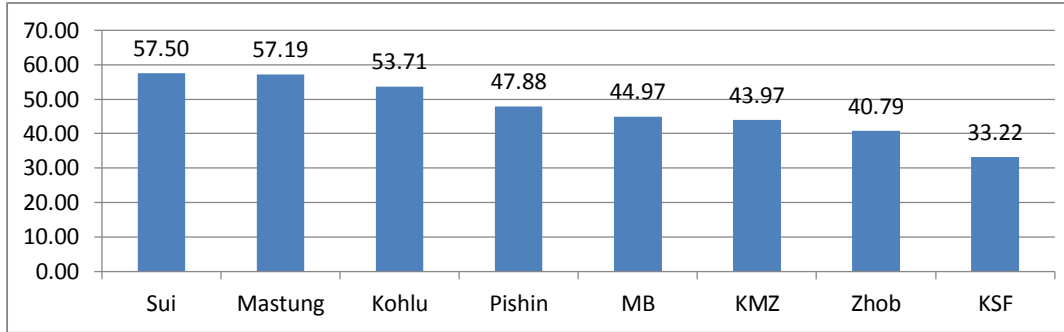

School	Maths	Rank
Sui	57.50	1
Mastung	57.19	2
Kohlu	53.71	3
Pishin	47.88	4
MB	44.97	5
KMZ	43.97	6
Zhob	40.79	7
KSF	33.22	8