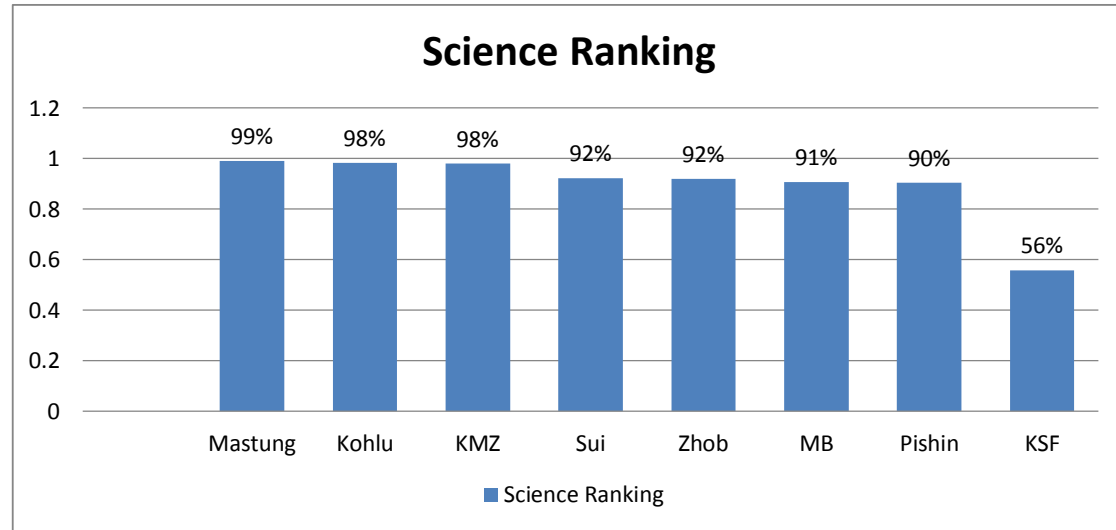

Subject-Wise Schools Ranking

Science

S/N	School	Science Ranking	Rank
1	Mastung	99%	1
2	Kohlu	98%	2
3	KMZ	98%	3
4	Sui	92%	4
5	Zhob	92%	5
6	MB	91%	6
7	Pishin	90%	7
8	KSF	56%	8

SST

S/N	School	SST Ranking	Rank
1	Kohlu	99%	1
2	Mastung	93%	2
3	KMZ	91%	3
4	Sui	90%	4
5	MB	87%	5
6	Pishin	81%	6
7	Zhob	79%	7
8	KSF	78%	8