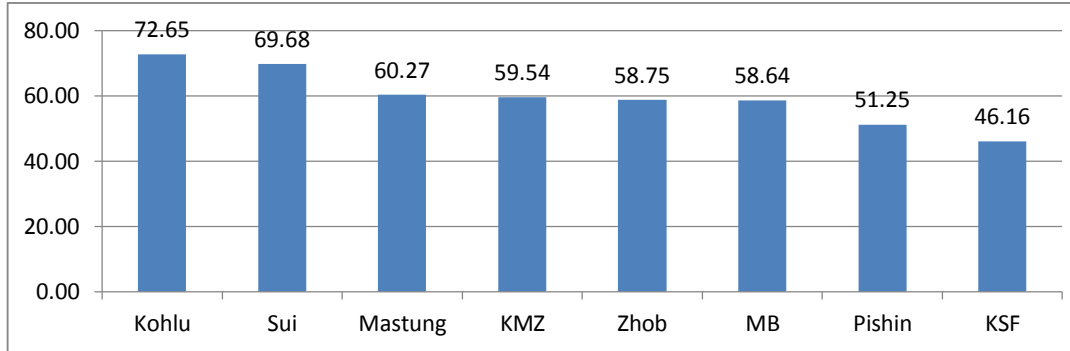

School	SST	Rank
Kohlu	72.65	1
Sui	69.68	2
Mastung	60.27	3
KMZ	59.54	4
Zhob	58.75	5
MB	58.64	6
Pishin	51.25	7
KSF	46.16	8