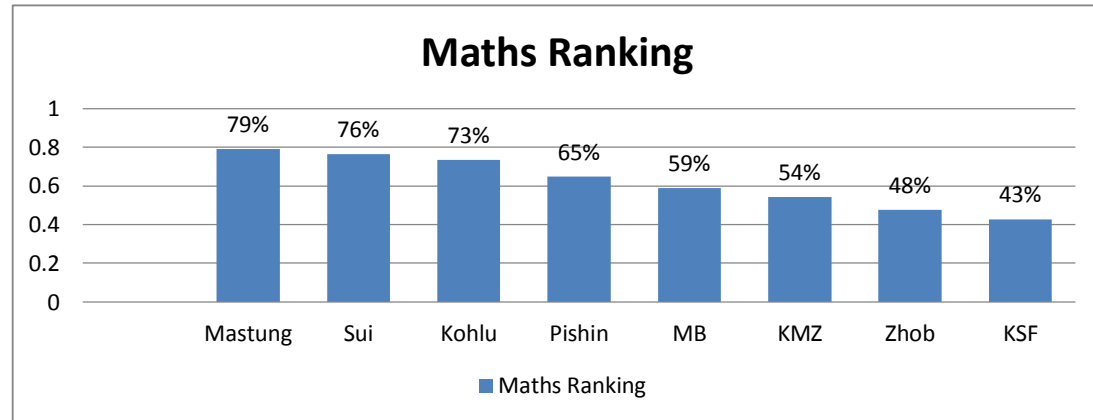

Subject-Wise Schools Ranking

Maths

S/N	School	Maths Ranking	Rank
1	Mastung	79%	1
2	Sui	76%	2
3	Kohlu	73%	3
4	Pishin	65%	4
5	MB	59%	5
6	KMZ	54%	6
7	Zhob	48%	7
8	KSF	43%	8