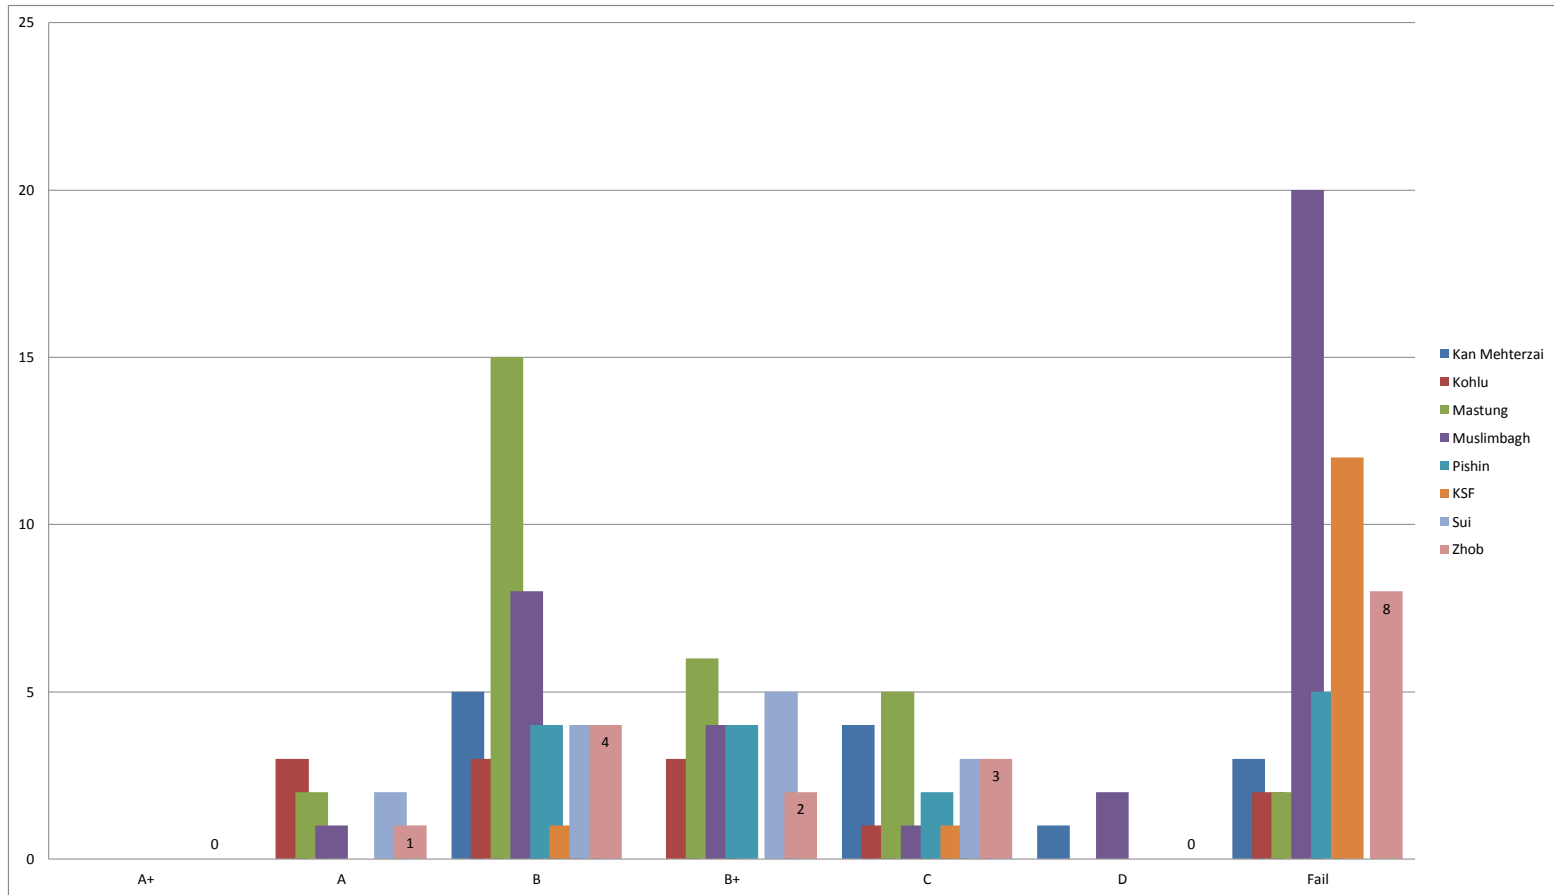

Grades Distribution - Class 5

School	A+	A	B	B+	C	D	Fail
Kan Mehterzai	0	0	5	0	4	1	3
Kohlu	0	3	3	3	1	0	2
Mastung	0	2	15	6	5	0	2
Muslimbagh	0	1	8	4	1	2	20
Pishin	0	0	4	4	2	0	5
KSF	0	0	1	0	1	0	12
Sui	0	2	4	5	3	0	0
Zhob	0	1	4	2	3	0	8