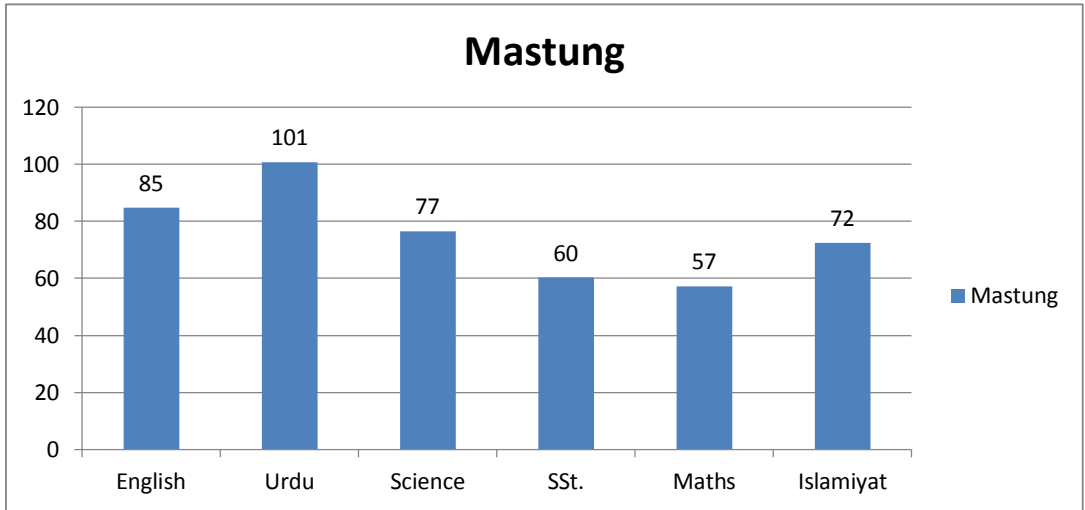

Class 6th

Class 7th

Class 8th

G. Subject-Wise Average Marks

School	English	Urdu	Science	SSt.	Maths	Islamiyat
Total Marks	150	150	100	100	100	100
KMZ	82	90	69	60	44	69
Kohlu	81	113	76	73	54	78
Mastung	85	101	77	60	57	72
M Bagh	60	101	68	52	47	66
Pishin	72	94	68	51	48	63
KSF	40	80	42	46	33	55
Sui	84	112	81	70	57	72
Zhob	63	108	62	54	40	76