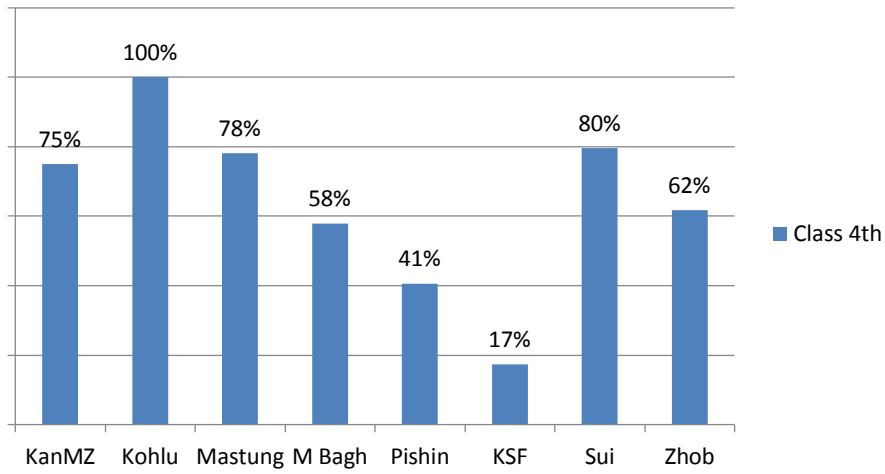

Class 4th

Class 5th

Class 6th