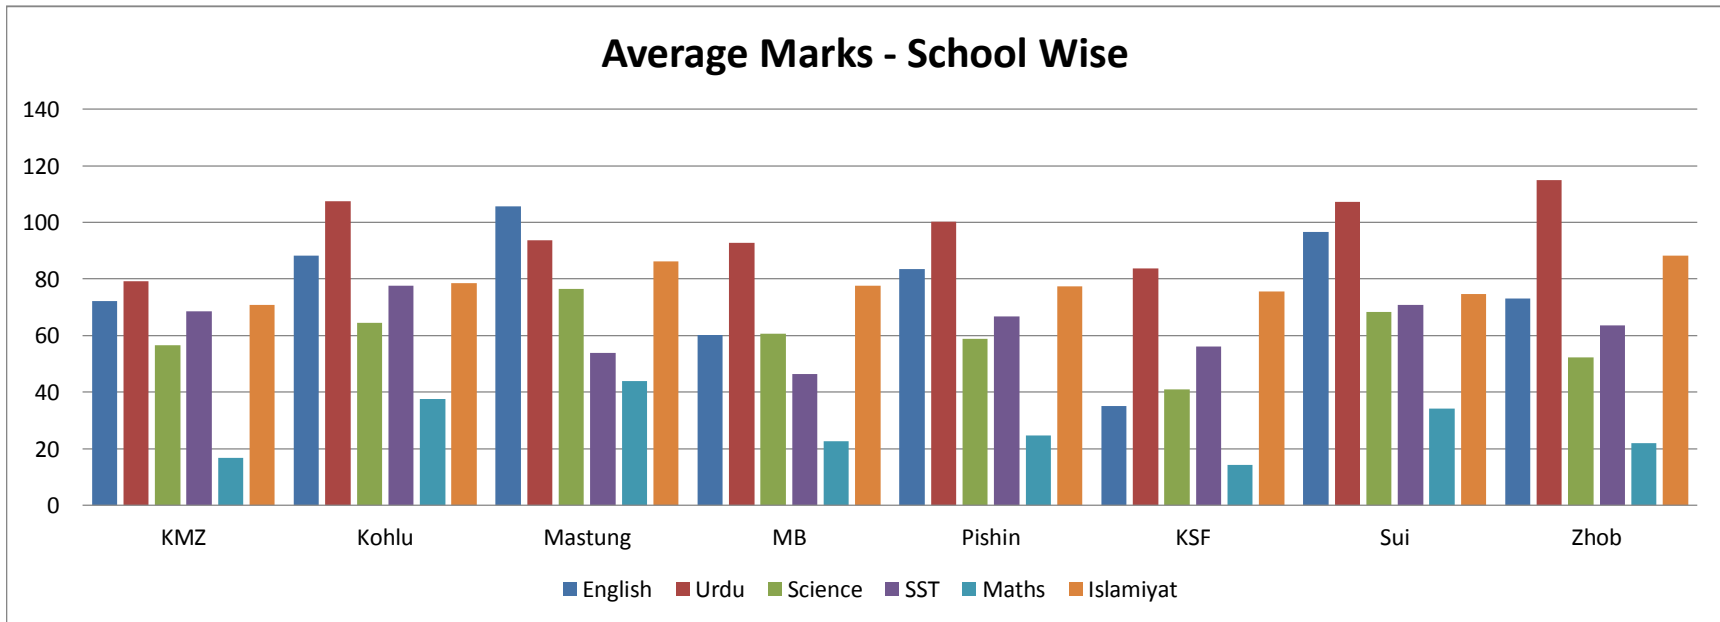

Average Marks - School Wise
Class - 6

	English	Urdu	Science	SST	Maths	Islamiyat
KMZ	72	79	57	68	17	71
Kohlu	88	107	65	78	38	79
Mastung	106	94	77	54	44	86
MB	60	93	61	46	23	78
Pishin	84	100	59	67	25	77
KSF	35	84	41	56	14	76
Sui	97	107	68	71	34	75
Zhob	73	115	52	64	22	88