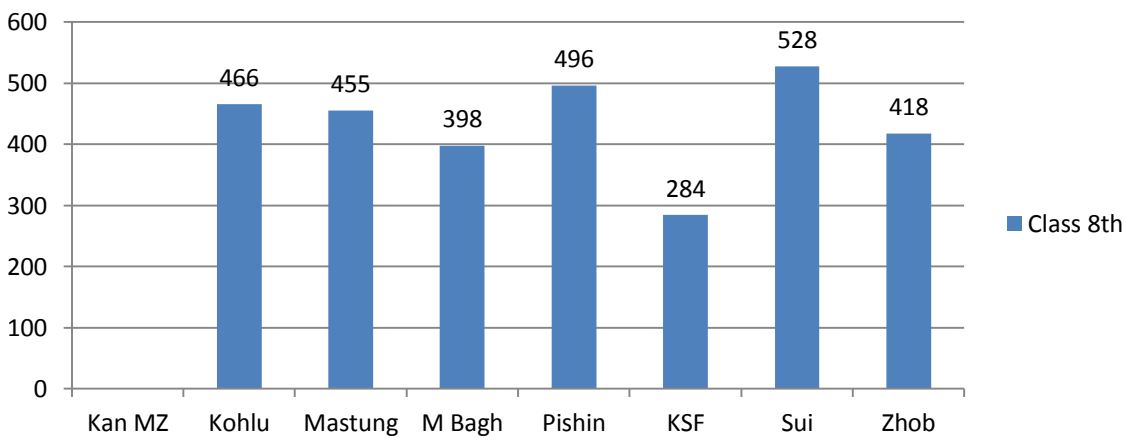

Class 6th

Class 7th

Class 8th