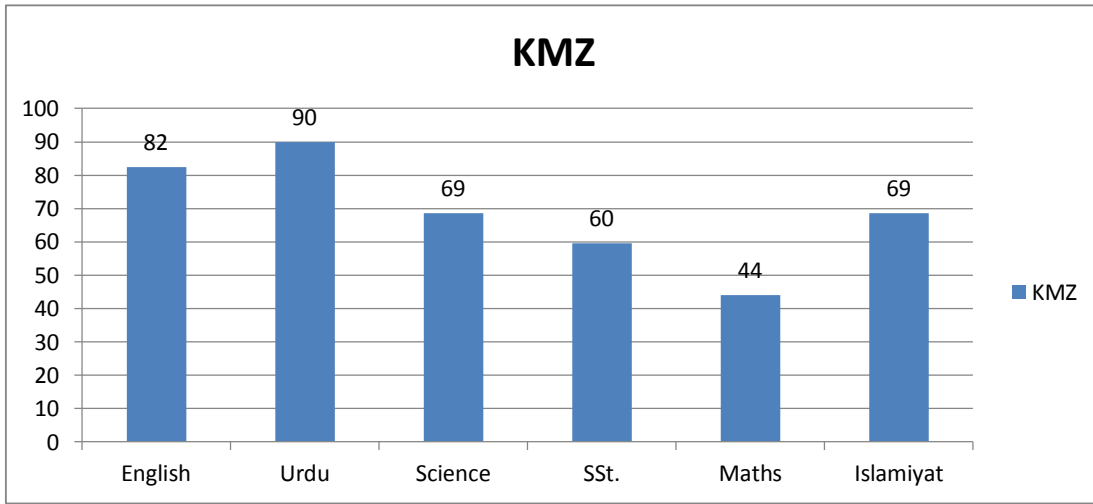

Class 6th

Class 7th

Class 8th

G. Subject-Wise Average Marks

School	English	Urdu	Science	SSt.	Maths	Islamiyat
Total Marks	150	150	100	100	100	100
KMZ	82	90	69	60	44	69
Kohlu	81	113	76	73	54	78
Mastung	85	101	77	60	57	72
M Bagh	60	101	68	52	47	66
Pishin	72	94	68	51	48	63
KSF	40	80	42	46	33	55
Sui	84	112	81	70	57	72
Zhob	63	108	62	54	40	76