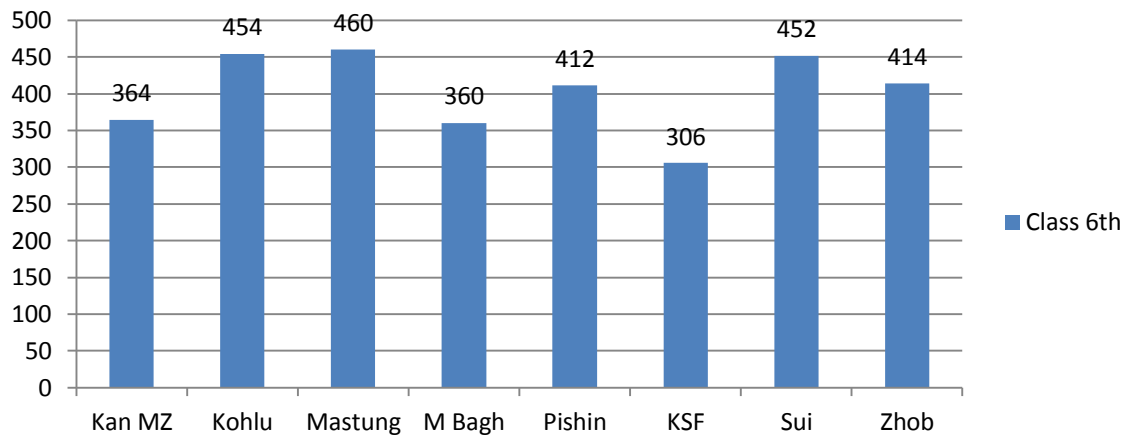

Class 6th

Class 7th

Class 8th