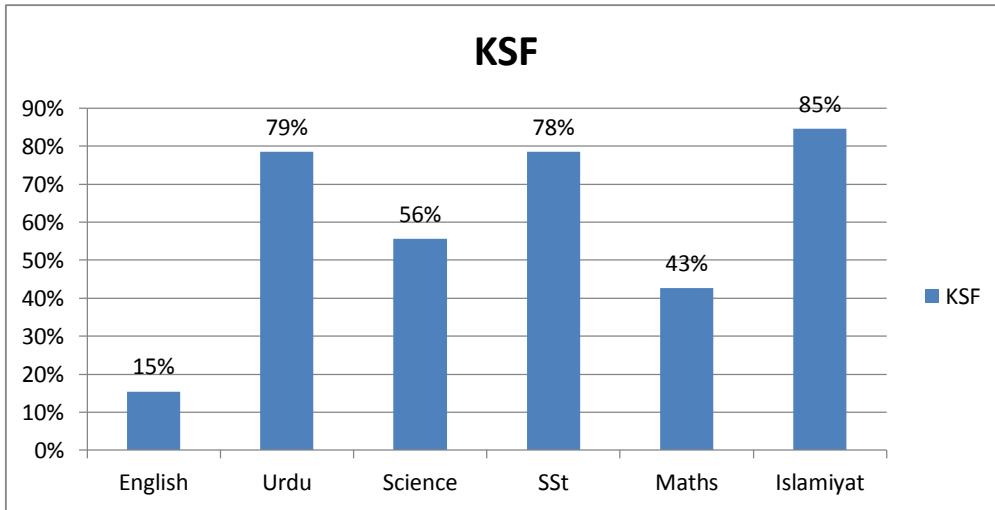

C. Passing Percentage

S/N	School	Passing Percentage
1	Kohlu	93%
2	Mastung	91%
3	Sui	90%
4	KMZ	85%
5	MB	67%
6	Pishin	64%
7	Zhob	60%
8	KSF	18%

Average

71%

D. Subject-Wise Passing Percentage

School	English	Urdu	Science	SSt	Maths	Islamiyat
Kan Matherzai	92%	95%	98%	91%	54%	100%
Kohlu	83%	99%	98%	99%	73%	100%
Mastung	86%	91%	99%	93%	79%	97%
Muslim Bagh	49%	92%	91%	87%	59%	96%
Pishin	60%	77%	90%	81%	65%	83%
KSF	15%	79%	56%	78%	43%	85%
Sui	87%	90%	92%	90%	76%	92%
Zhob	48%	94%	92%	79%	48%	97%
Overall Subject-Wise	65%	90%	89%	87%	62%	94%