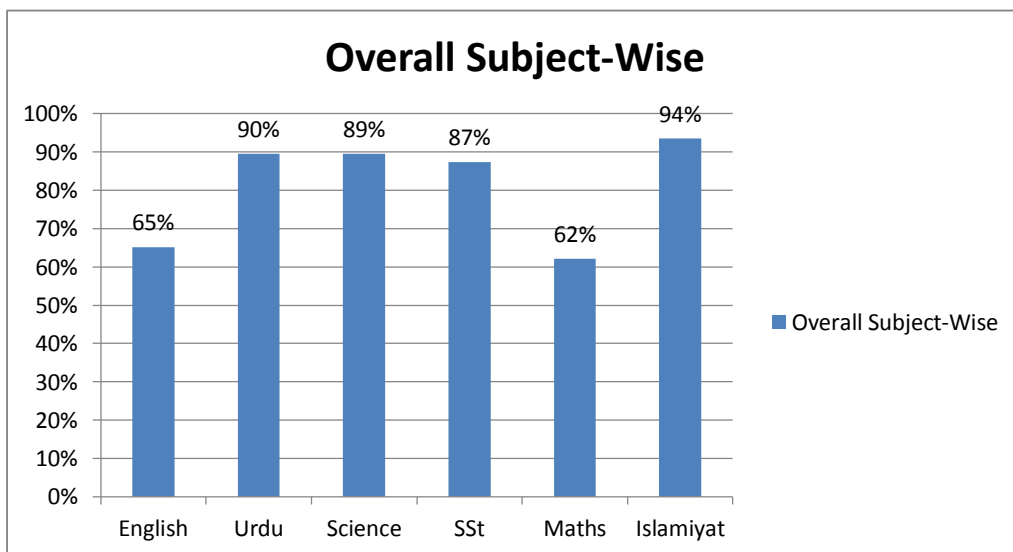

C. Passing Percentage

S/N	School	Passing Percentage
1	Kohlu	93%
2	Mastung	91%
3	Sui	90%
4	KMZ	85%
5	MB	67%
6	Pishin	64%
7	Zhob	60%
8	KSF	18%

Average

71%

D. Subject-Wise Passing Percentage

School	English	Urdu	Science	SSt	Maths	Islamiyat
Kan Matherzai	92%	95%	98%	91%	54%	100%
Kohlu	83%	99%	98%	99%	73%	100%
Mastung	86%	91%	99%	93%	79%	97%
Muslim Bagh	49%	92%	91%	87%	59%	96%
Pishin	60%	77%	90%	81%	65%	83%
KSF	15%	79%	56%	78%	43%	85%
Sui	87%	90%	92%	90%	76%	92%
Zhob	48%	94%	92%	79%	48%	97%
Overall Subject-Wise	65%	90%	89%	87%	62%	94%