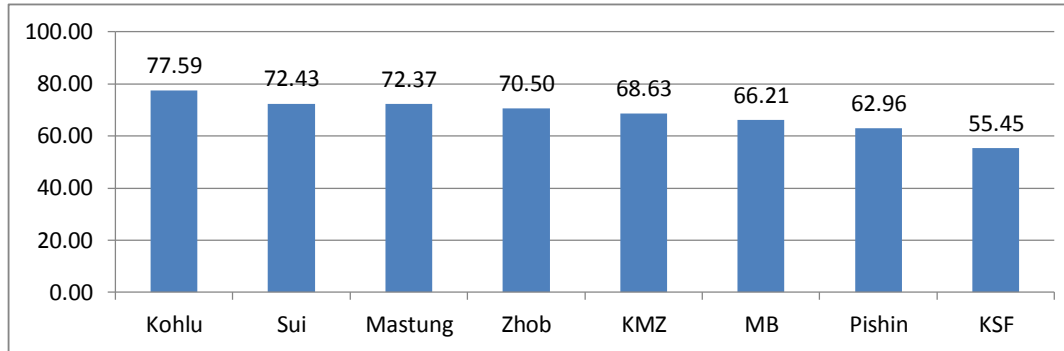

School	Islamiyat	Rank
Kohlu	77.59	1
Sui	72.43	2
Mastung	72.37	3
Zhob	70.50	4
KMZ	68.63	5
MB	66.21	6
Pishin	62.96	7
KSF	55.45	8