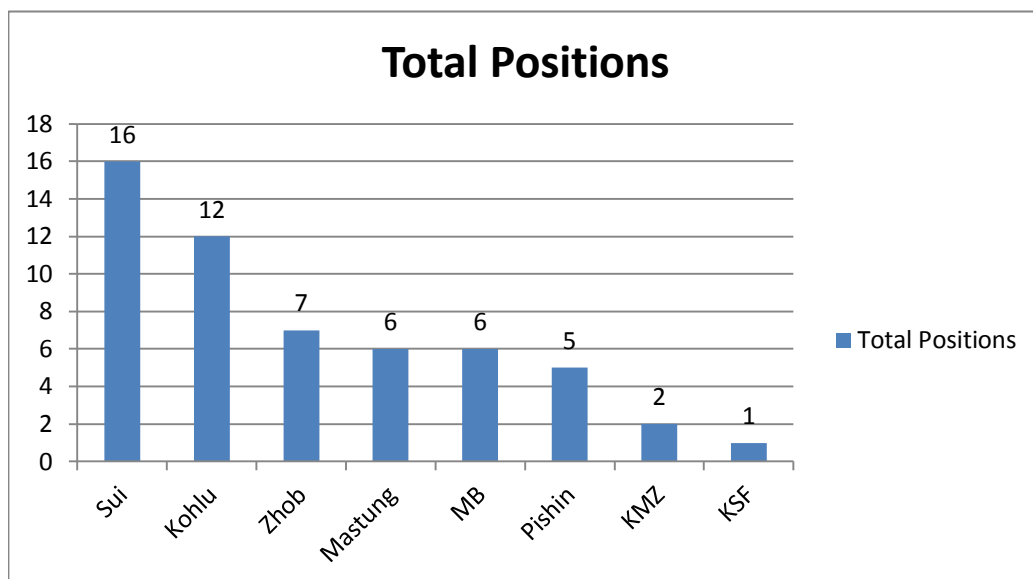

B. Positions Distribution - School wise

School	Class 4	Class 5	Class 6	Class 7	Class 8	Total Positions
Sui	3	4	3	3	3	16
Kohlu	3	3	4	2	0	12
Zhob	4	1	1	0	1	7
Mastung	1	1	2	2	0	6
MB	0	1	1	2	2	6
Pishin	0	0	0	2	3	5
KMZ	1	0	0	1	0	2
KSF	0	0	0	0	1	1
Total	12	10	11	12	10	55

Top 3 Positions History

S/N	School	2011	2010	2009	2008	2007
1	Sui	8	0	2	0	1
2	Kohlu	5	1	0	0	1
3	Zhob	0	0	2	0	1
4	Mastung	1	0	0	0	4
5	MB		3	1	0	0
6	Pishin	1	1	2	0	2
7	KMZ	1	n/a	n/a	n/a	n/a
8	KSF		0	0	0	1
9	Loralia	n/a	11	10	15	n/a