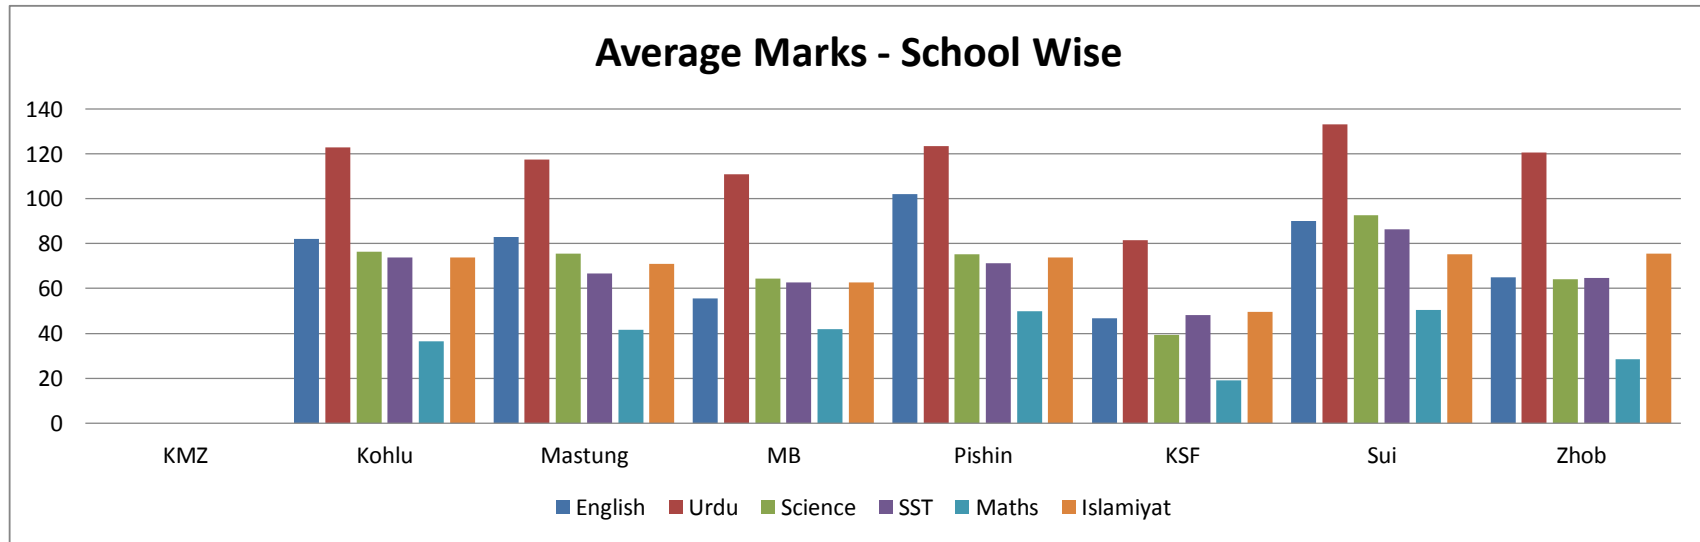

Average Marks - School Wise
Class - 8

	English	Urdu	Science	SST	Maths	Islamiyat
KMZ						
Kohlu	82	123	76	74	37	74
Mastung	83	118	76	67	42	71
MB	56	111	64	63	42	63
Pishin	102	124	75	71	50	74
KSF	47	82	39	48	19	50
Sui	90	133	93	86	51	75
Zhob	65	121	64	65	29	75