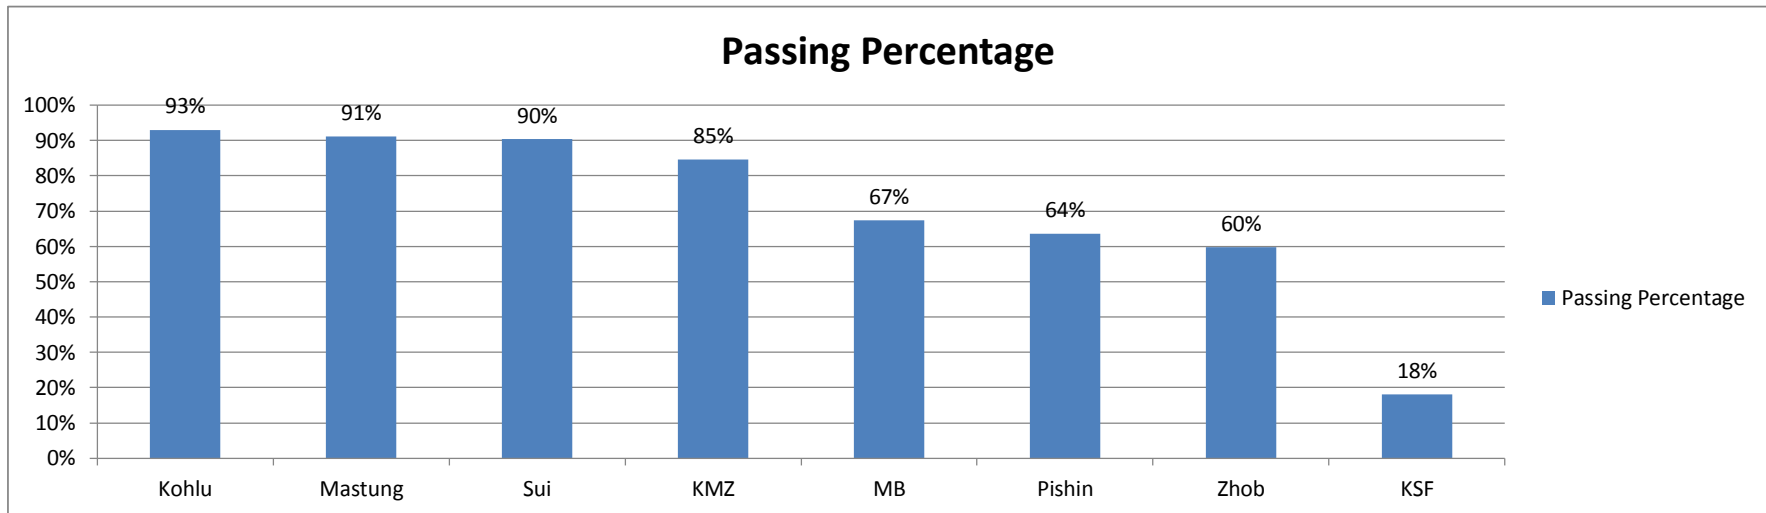

C. Passing Percentage

S/N	School	Passing Percentage
1	Kohlu	93%
2	Mastung	91%
3	Sui	90%
4	KMZ	85%
5	MB	67%
6	Pishin	64%
7	Zhob	60%
8	KSF	18%

Average

71%