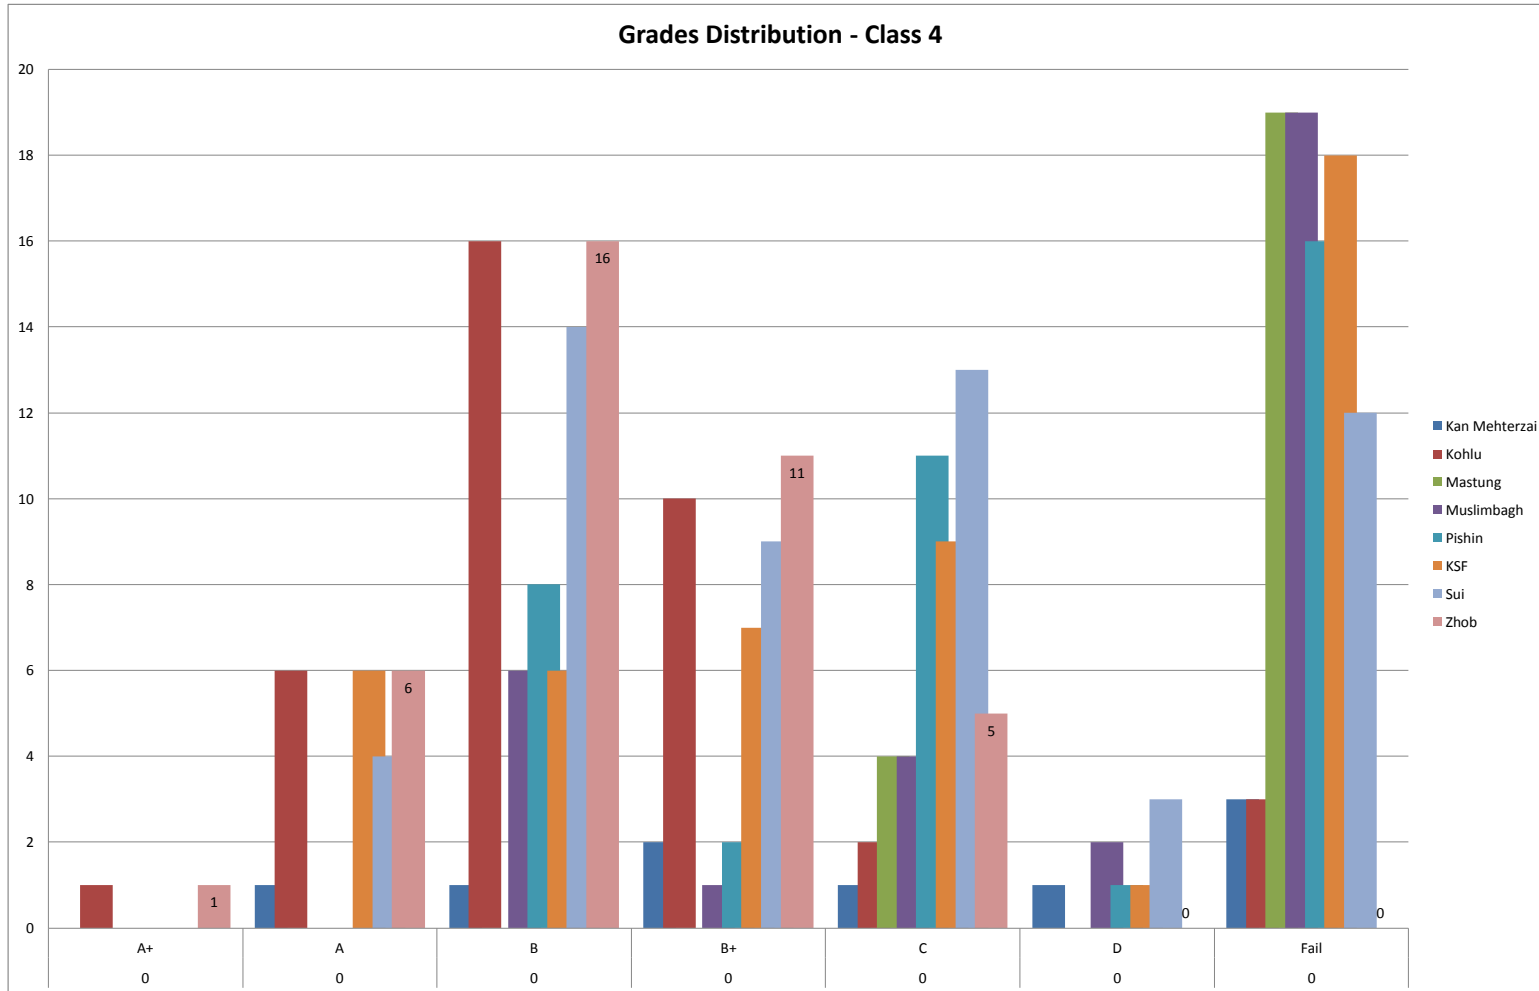

School	A+	A	B	B+	C	D	Fail
Kan Mehterzai	0	1	1	2	1	1	3
Kohlu	1	6	16	10	2	0	3
Mastung	0	0	0	0	4	0	19
Muslimbagh	0	0	6	1	4	2	19
Pishin	0	0	8	2	11	1	16
KSF	0	6	6	7	9	1	18
Sui	0	4	14	9	13	3	12
Zhob	1	6	16	11	5	0	0