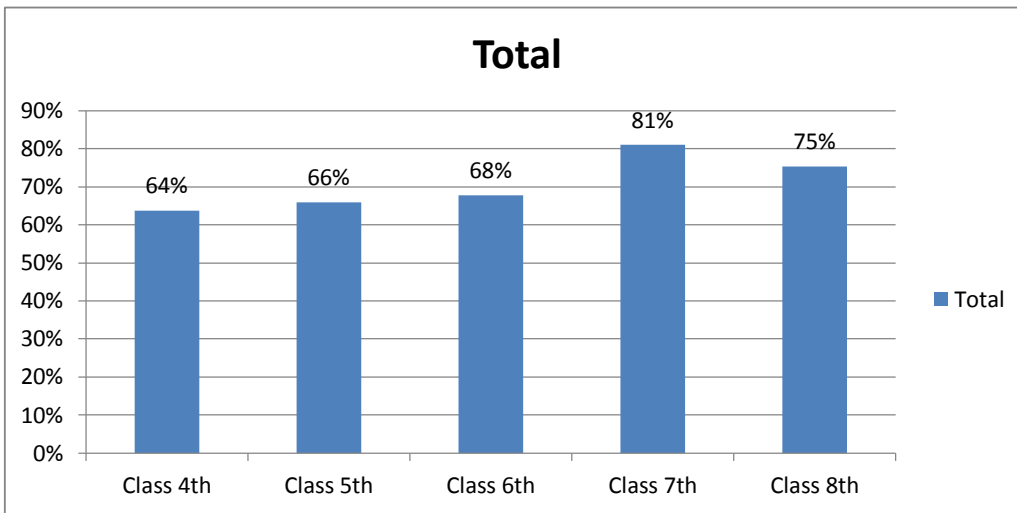

E. Class-Wise Passing Percentage

Class	KanMZ	Kohlu	Mastung	M Bagh	Pishin	KSF	Sui	Zhob	Total
Class 4th	75%	100%	78%	58%	41%	17%	80%	62%	64%
Class 5th	80%	91%	84%	80%	54%	9%	88%	41%	66%
Class 6th	83%	91%	93%	44%	67%	14%	93%	56%	68%
Class 7th	100%	100%	100%	88%	69%	17%	91%	83%	81%
Class 8th	0%	83%	100%	67%	88%	33%	100%	57%	75%