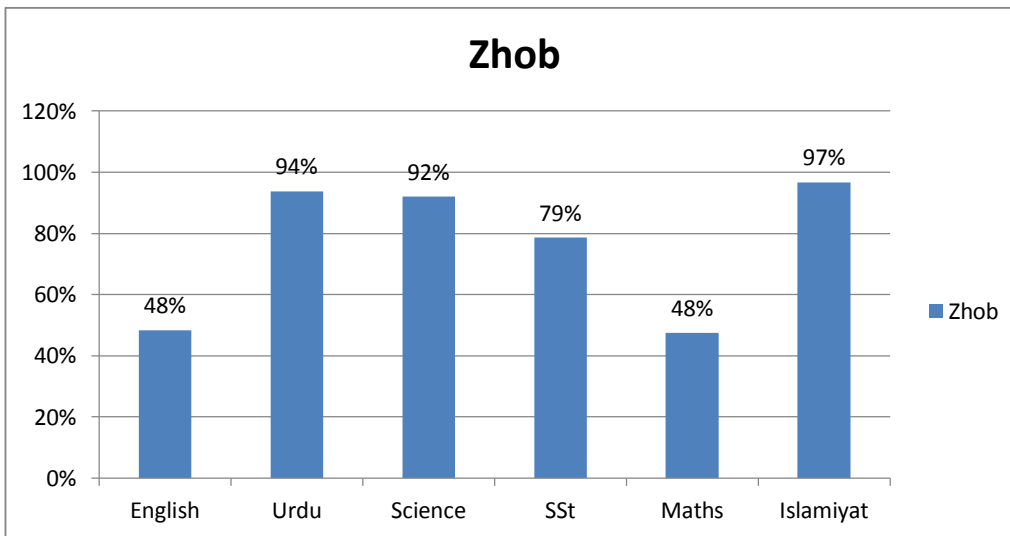

C. Passing Percentage

S/N	School	Passing Percentage
1	Kohlu	93%
2	Mastung	91%
3	Sui	90%
4	KMZ	85%
5	MB	67%
6	Pishin	64%
7	Zhob	60%
8	KSF	18%

Average

71%

D. Subject-Wise Passing Percentage

School	English	Urdu	Science	SSt	Maths	Islamiyat
Kan Matherzai	92%	95%	98%	91%	54%	100%
Kohlu	83%	99%	98%	99%	73%	100%
Mastung	86%	91%	99%	93%	79%	97%
Muslim Bagh	49%	92%	91%	87%	59%	96%
Pishin	60%	77%	90%	81%	65%	83%
KSF	15%	79%	56%	78%	43%	85%
Sui	87%	90%	92%	90%	76%	92%
Zhob	48%	94%	92%	79%	48%	97%
Overall Subject-Wise	65%	90%	89%	87%	62%	94%