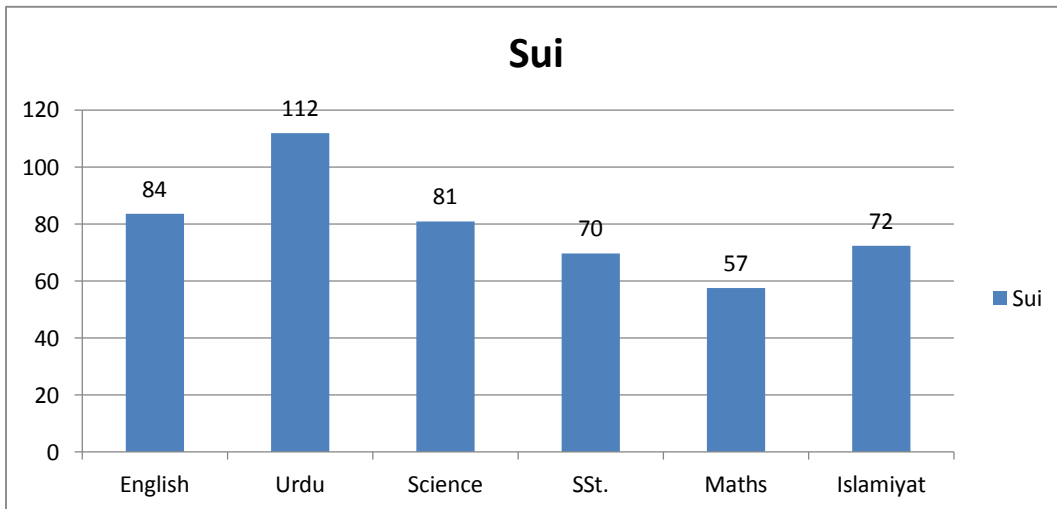

Class 6th

Class 7th

Class 8th

G. Subject-Wise Average Marks

School	English	Urdu	Science	SSt.	Maths	Islamiyat
Total Marks	150	150	100	100	100	100
KMZ	82	90	69	60	44	69
Kohlu	81	113	76	73	54	78
Mastung	85	101	77	60	57	72
M Bagh	60	101	68	52	47	66
Pishin	72	94	68	51	48	63
KSF	40	80	42	46	33	55
Sui	84	112	81	70	57	72
Zhob	63	108	62	54	40	76