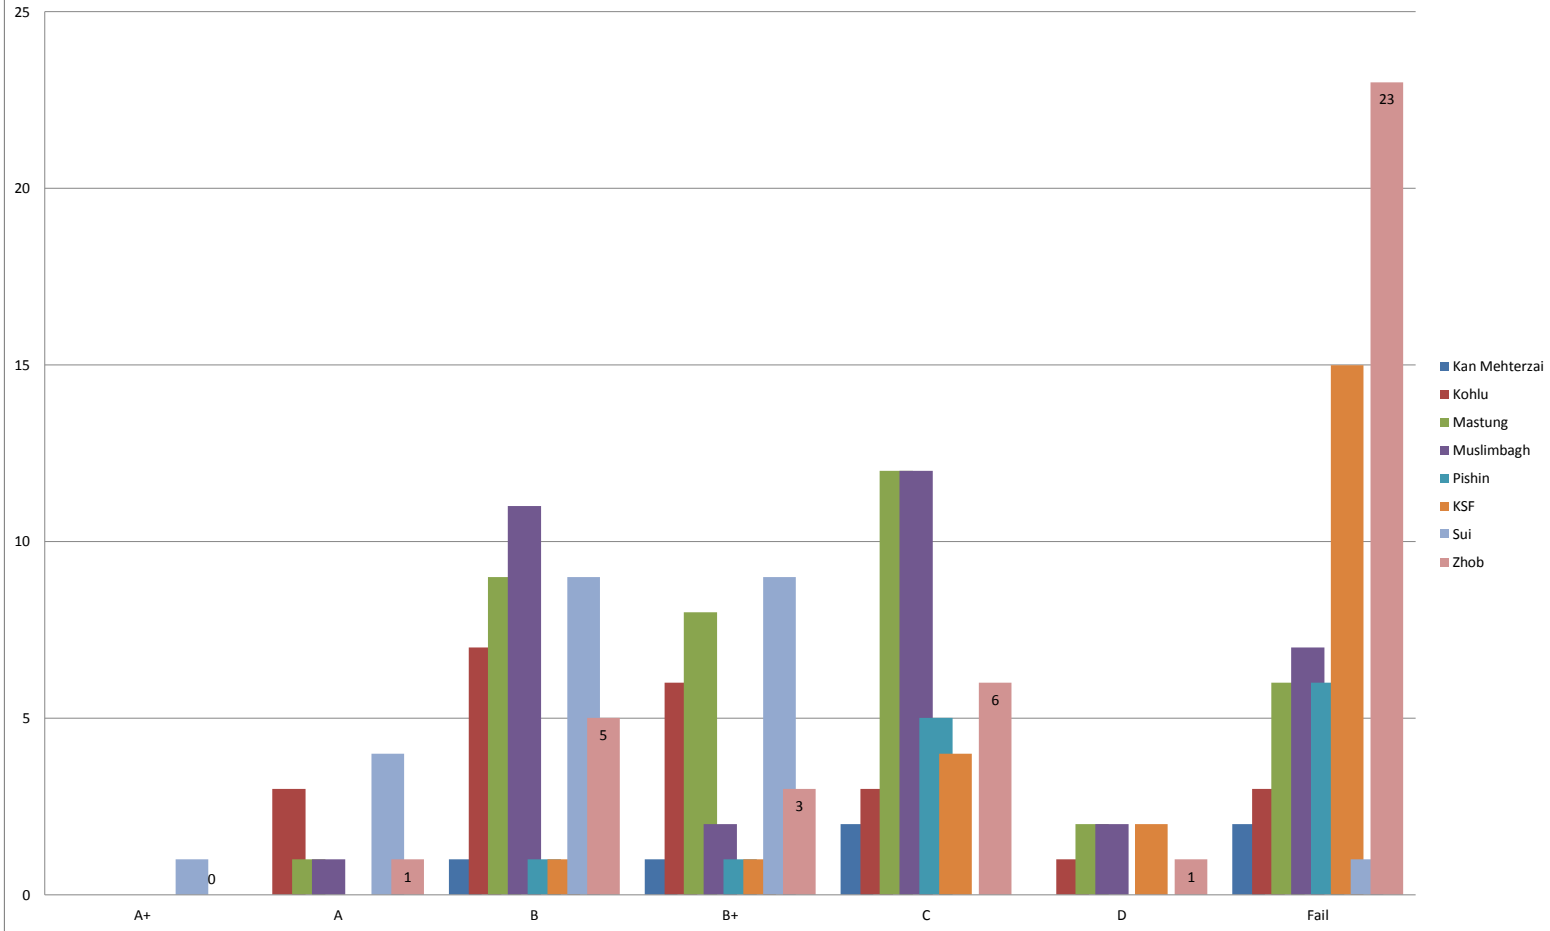

Grades Distribution - Class 4

School	A+	A	B	B+	C	D	Fail
Kan Mehterzai	0	0	1	1	2	0	2
Kohlu	0	3	7	6	3	1	3
Mastung	0	1	9	8	12	2	6
Muslimbagh	0	1	11	2	12	2	7
Pishin	0	0	1	1	5	0	6
KSF	0	0	1	1	4	2	15
Sui	1	4	9	9	0	0	1
Zhob	0	1	5	3	6	1	23

Grades Distribution - Class 5