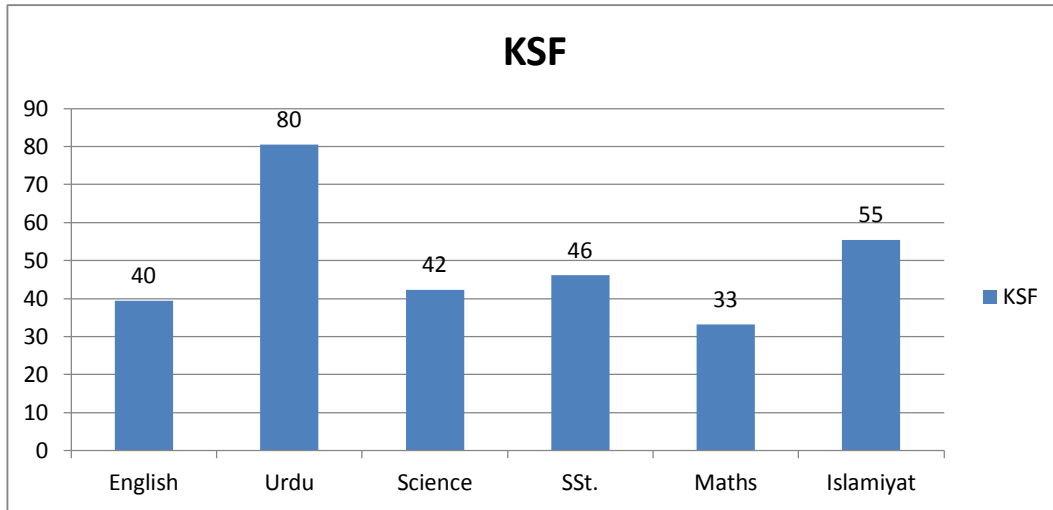

Class 6th

Class 7th

Class 8th

G. Subject-Wise Average Marks

School	English	Urdu	Science	SSt.	Maths	Islamiyat
Total Marks	150	150	100	100	100	100
KMZ	82	90	69	60	44	69
Kohlu	81	113	76	73	54	78
Mastung	85	101	77	60	57	72
M Bagh	60	101	68	52	47	66
Pishin	72	94	68	51	48	63
KSF	40	80	42	46	33	55
Sui	84	112	81	70	57	72
Zhob	63	108	62	54	40	76