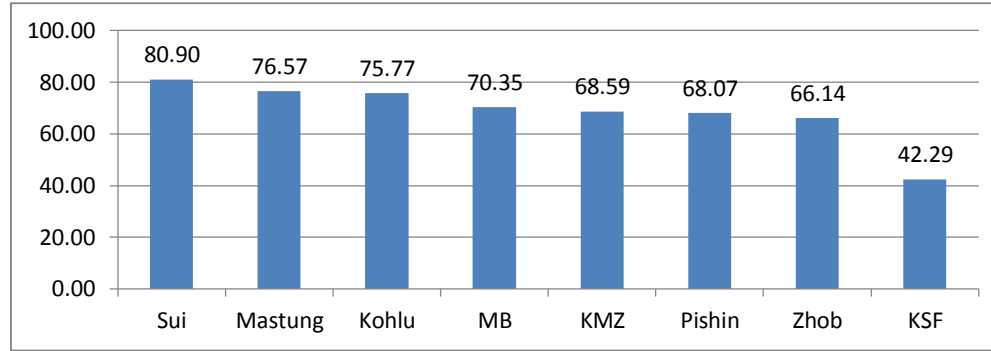

School	Science	Rank
Sui	80.90	1
Mastung	76.57	2
Kohlu	75.77	3
MB	70.35	4
KMZ	68.59	5
Pishin	68.07	6
Zhob	66.14	7
KSF	42.29	8