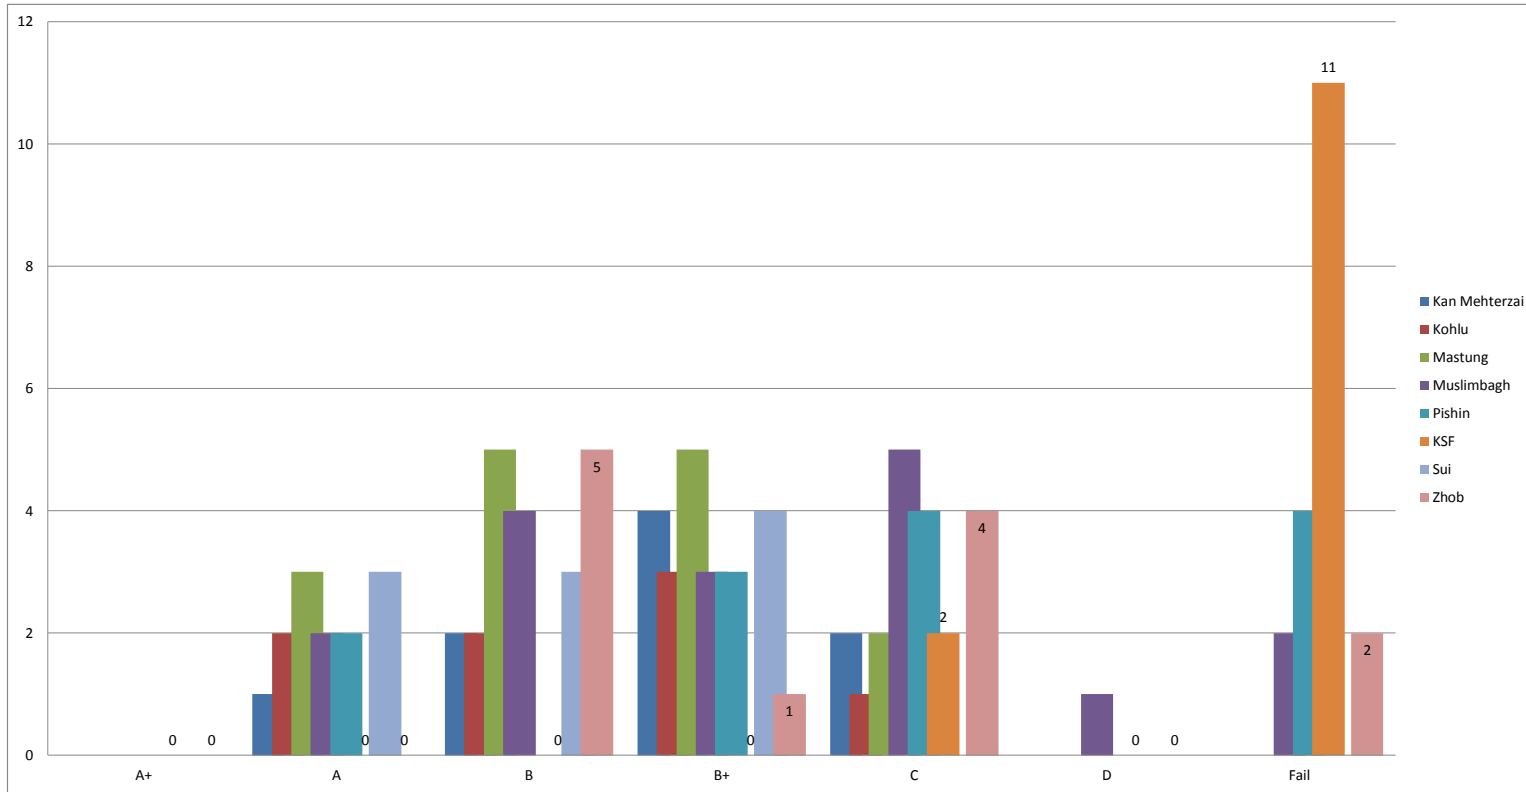

Grades Distribution - Class 6

School	A+	A	B	B+	C	D	Fail
Kan Mehterzai	0	1	2	4	2	0	0
Kohlu	0	2	2	3	1	0	0
Mastung	0	3	5	5	2	0	0
Muslimbagh	0	2	4	3	5	1	2
Pishin	0	2	0	3	4	0	4
KSF	0	0	0	0	2	0	11
Sui	0	3	3	4	0	0	0
Zhob	0	0	5	1	4	0	2