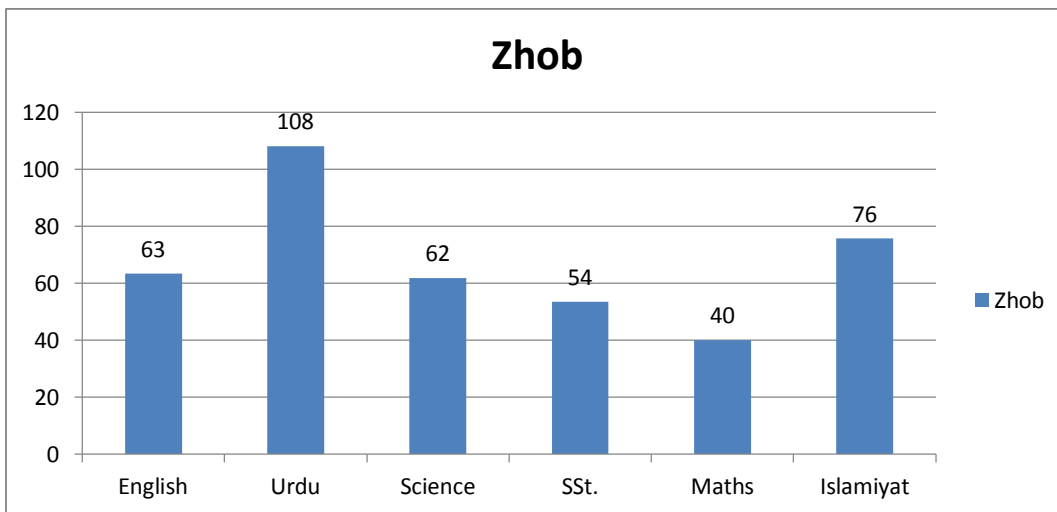

Class 6th

Class 7th

Class 8th

G. Subject-Wise Average Marks

School	English	Urdu	Science	SSt.	Maths	Islamiyat
Total Marks	150	150	100	100	100	100
KMZ	82	90	69	60	44	69
Kohlu	81	113	76	73	54	78
Mastung	85	101	77	60	57	72
M Bagh	60	101	68	52	47	66
Pishin	72	94	68	51	48	63
KSF	40	80	42	46	33	55
Sui	84	112	81	70	57	72
Zhob	63	108	62	54	40	76