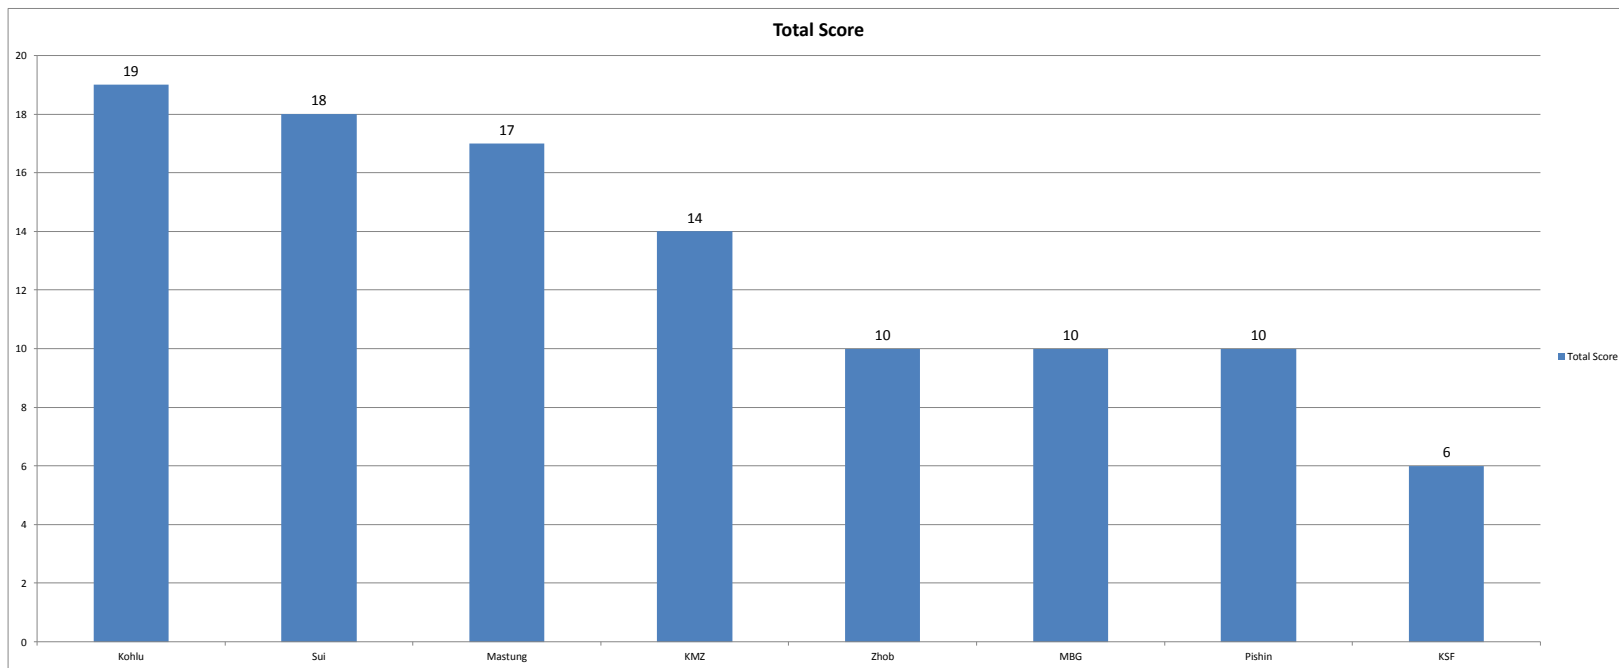

L. Academic Ranking 2012

Rank	School	Passing %	Score	Average Marks	Score	Total Score
1	Kohlu	93%	10	473	9	19
2	Sui	90%	8	476	10	18
3	Mastung	91%	9	452	8	17
4	KMZ	85%	7	413	7	14
5	Zhob	60%	4	402	6	10
	MBG	67%	6	392	4	10
	Pishin	64%	5	396	5	10
8	KSF	18%	3	297	3	6

Rank	Color	Score
1st		10
2nd		9
3rd		8
4th		7
5th		6
6th		5
7th		4
8th		3