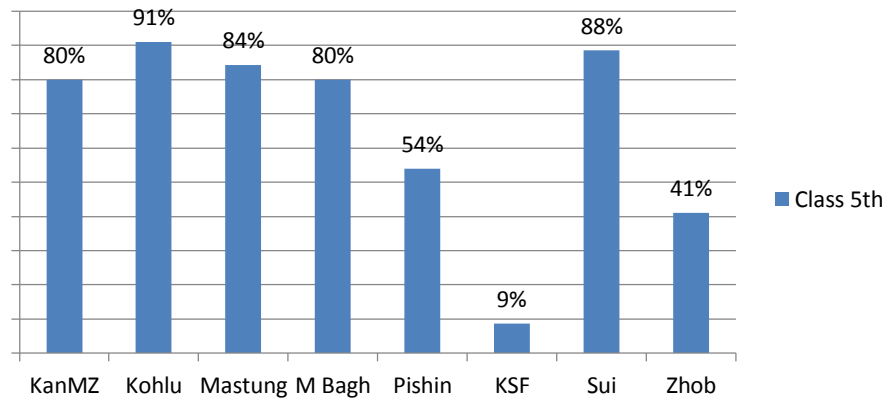

Class 4th

Class 5th

Class 6th