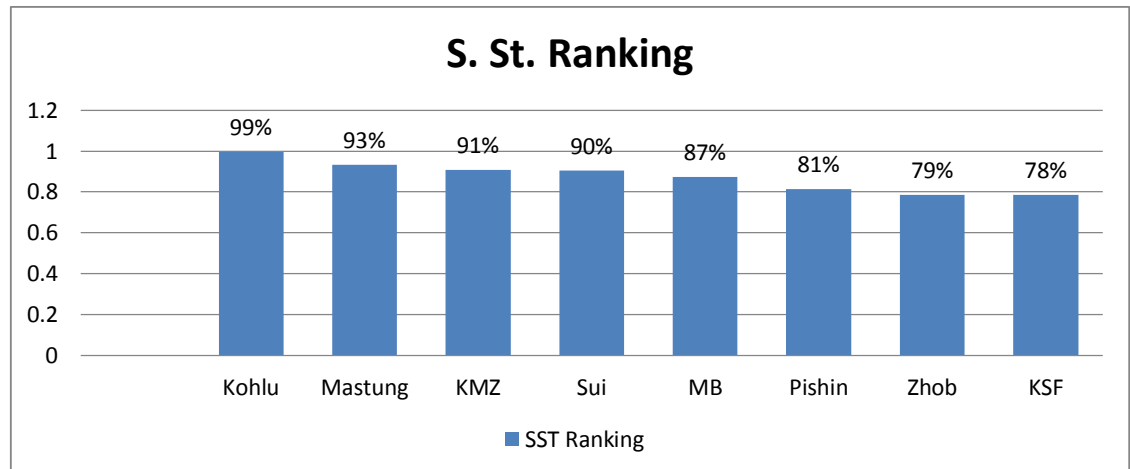

Subject-Wise Schools Ranking

Science

S/N	School	Science Ranking	Rank
1	Mastung	99%	1
2	Kohlu	98%	2
3	KMZ	98%	3
4	Sui	92%	4
5	Zhob	92%	5
6	MB	91%	6
7	Pishin	90%	7
8	KSF	56%	8

SST

S/N	School	SST Ranking	Rank
1	Kohlu	99%	1
2	Mastung	93%	2
3	KMZ	91%	3
4	Sui	90%	4
5	MB	87%	5
6	Pishin	81%	6
7	Zhob	79%	7
8	KSF	78%	8