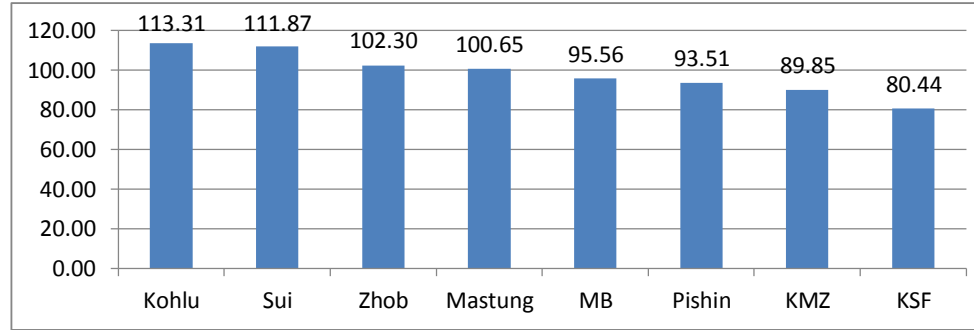

Subject Wise Ranking on the basis of Average Marks

School	English	Rank
Mastung	84.74	1
Sui	83.65	2
KMZ	82.38	3
Kohlu	81.04	4
Pishin	72.49	5
Zhob	59.18	6
MB	53.26	7
KSF	39.51	8

School	Urdu	Rank
Kohlu	113.31	1
Sui	111.87	2
Zhob	102.30	3
Mastung	100.65	4
MB	95.56	5
Pishin	93.51	6
KMZ	89.85	7
KSF	80.44	8