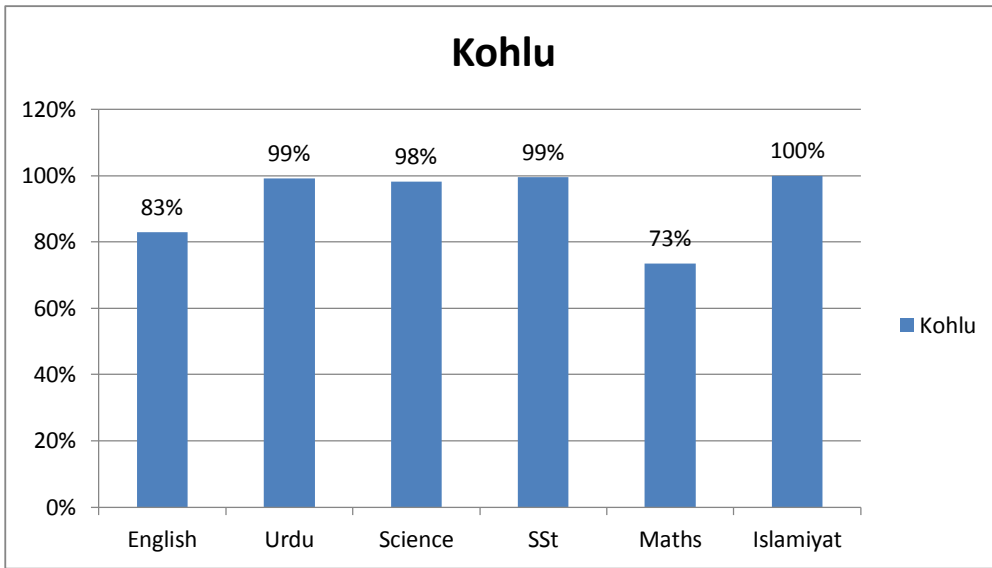

C. Passing Percentage

S/N	School	Passing Percentage
1	Kohlu	93%
2	Mastung	91%
3	Sui	90%
4	KMZ	85%
5	MB	67%
6	Pishin	64%
7	Zhob	60%
8	KSF	18%

Average

71%

D. Subject-Wise Passing Percentage

School	English	Urdu	Science	SSt	Maths	Islamiyat
Kan Matherzai	92%	95%	98%	91%	54%	100%
Kohlu	83%	99%	98%	99%	73%	100%
Mastung	86%	91%	99%	93%	79%	97%
Muslim Bagh	49%	92%	91%	87%	59%	96%
Pishin	60%	77%	90%	81%	65%	83%
KSF	15%	79%	56%	78%	43%	85%
Sui	87%	90%	92%	90%	76%	92%
Zhob	48%	94%	92%	79%	48%	97%
Overall Subject-Wise	65%	90%	89%	87%	62%	94%