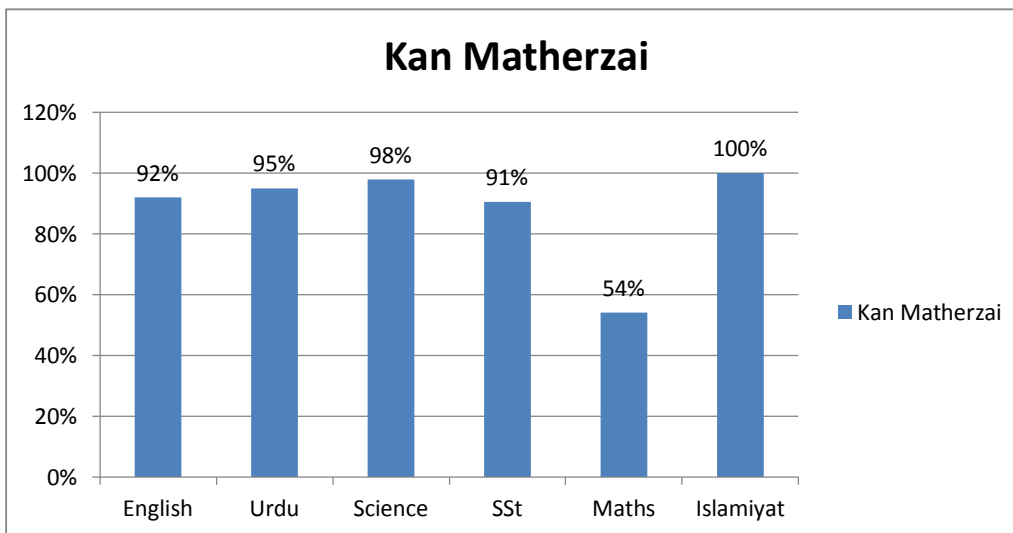

C. Passing Percentage

S/N	School	Passing Percentage
1	Kohlu	93%
2	Mastung	91%
3	Sui	90%
4	KMZ	85%
5	MB	67%
6	Pishin	64%
7	Zhob	60%
8	KSF	18%

Average

71%

D. Subject-Wise Passing Percentage

School	English	Urdu	Science	SSt	Maths	Islamiyat
Kan Matherzai	92%	95%	98%	91%	54%	100%
Kohlu	83%	99%	98%	99%	73%	100%
Mastung	86%	91%	99%	93%	79%	97%
Muslim Bagh	49%	92%	91%	87%	59%	96%
Pishin	60%	77%	90%	81%	65%	83%
KSF	15%	79%	56%	78%	43%	85%
Sui	87%	90%	92%	90%	76%	92%
Zhob	48%	94%	92%	79%	48%	97%
Overall Subject-Wise	65%	90%	89%	87%	62%	94%