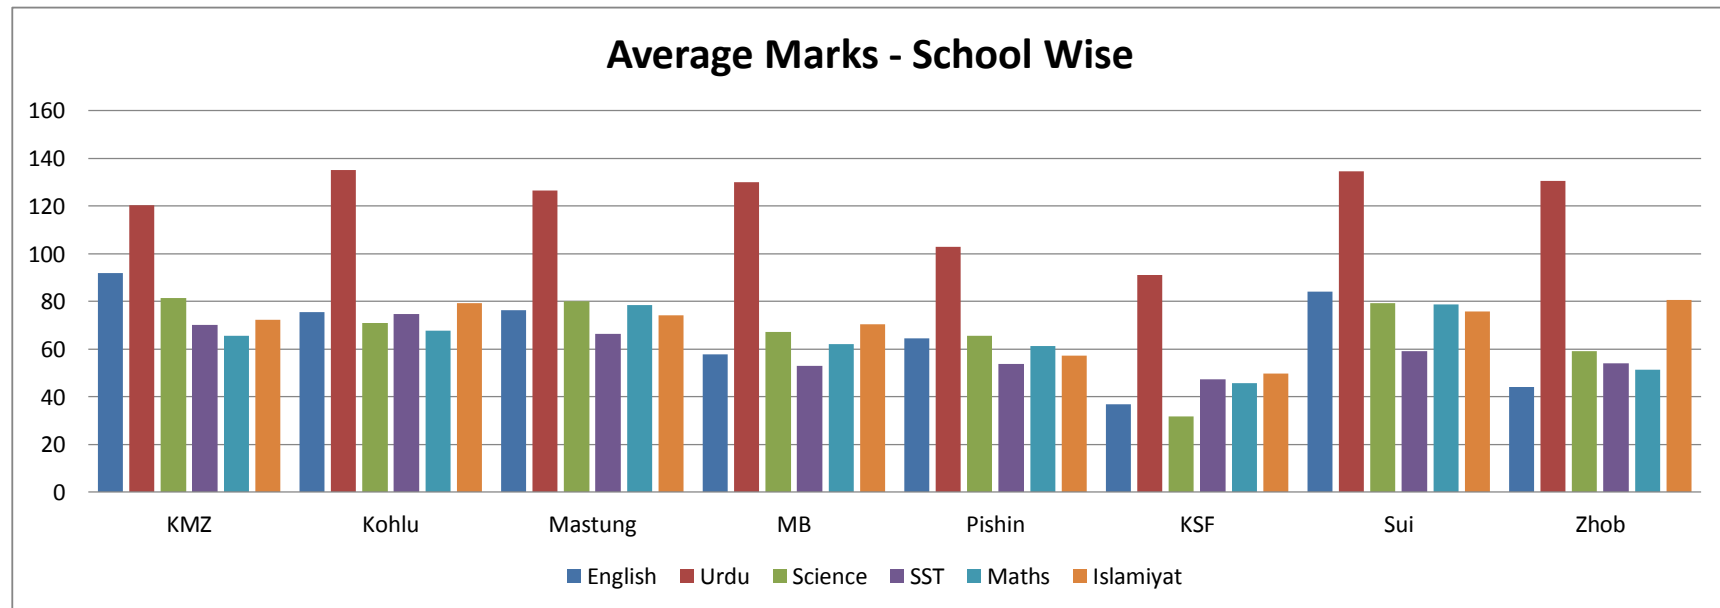

Average Marks - School Wise Class - 7

	English	Urdu	Science	SST	Maths	Islamiyat
KMZ	92	120	81	70	66	72
Kohlu	76	135	71	75	68	79
Mastung	76	126	80	66	79	74
MB	58	130	67	53	62	71
Pishin	64	103	65	54	61	57
KSF	37	91	32	47	46	50
Sui	84	135	79	59	79	76
Zhob	44	130	59	54	51	81