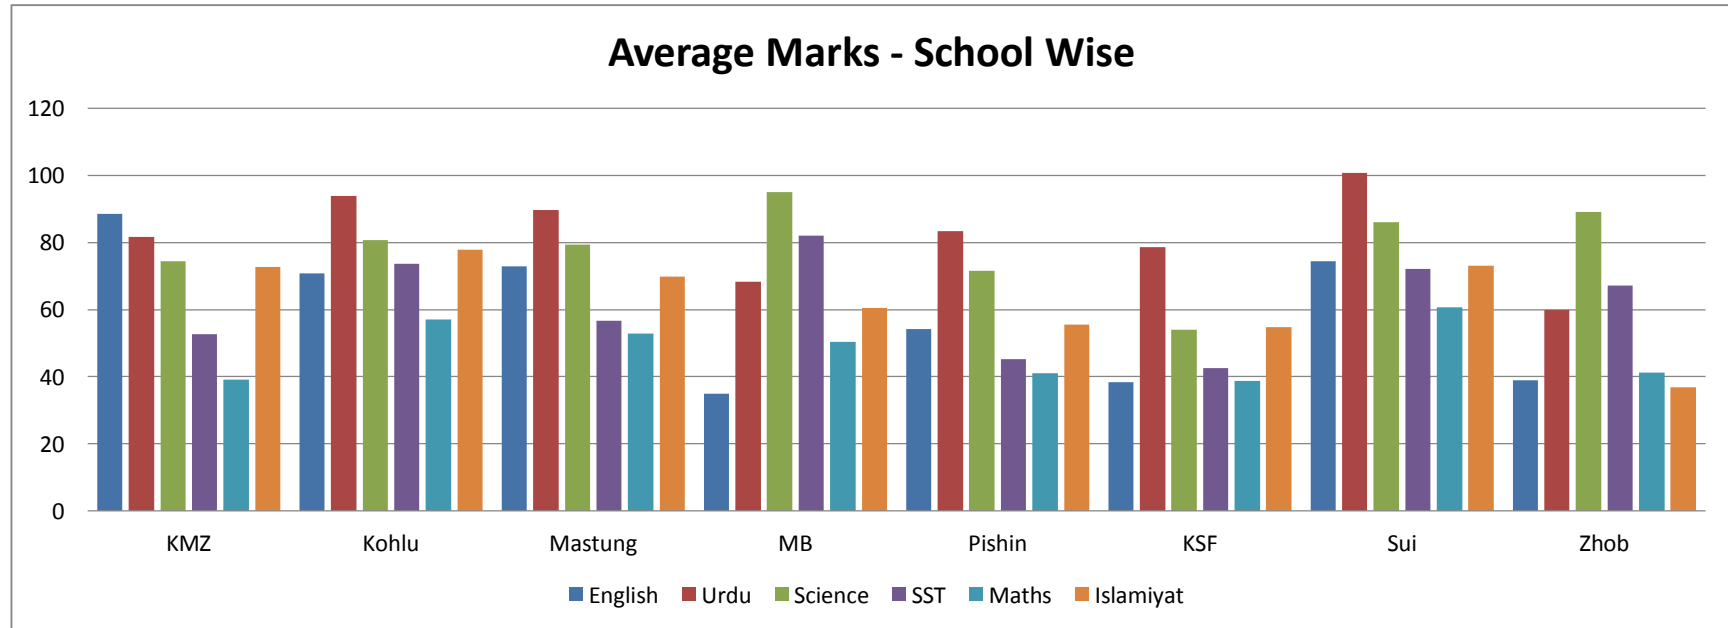

Average Marks - School Wise
Class - 5

	English	Urdu	Science	SST	Maths	Islamiyat
KMZ	89	82	74	53	39	73
Kohlu	71	94	81	74	57	78
Mastung	73	90	79	57	53	70
MB	35	68	95	82	50	60
Pishin	54	83	72	45	41	56
KSF	38	79	54	43	39	55
Sui	74	101	86	72	61	73
Zhob	39	60	89	67	41	37