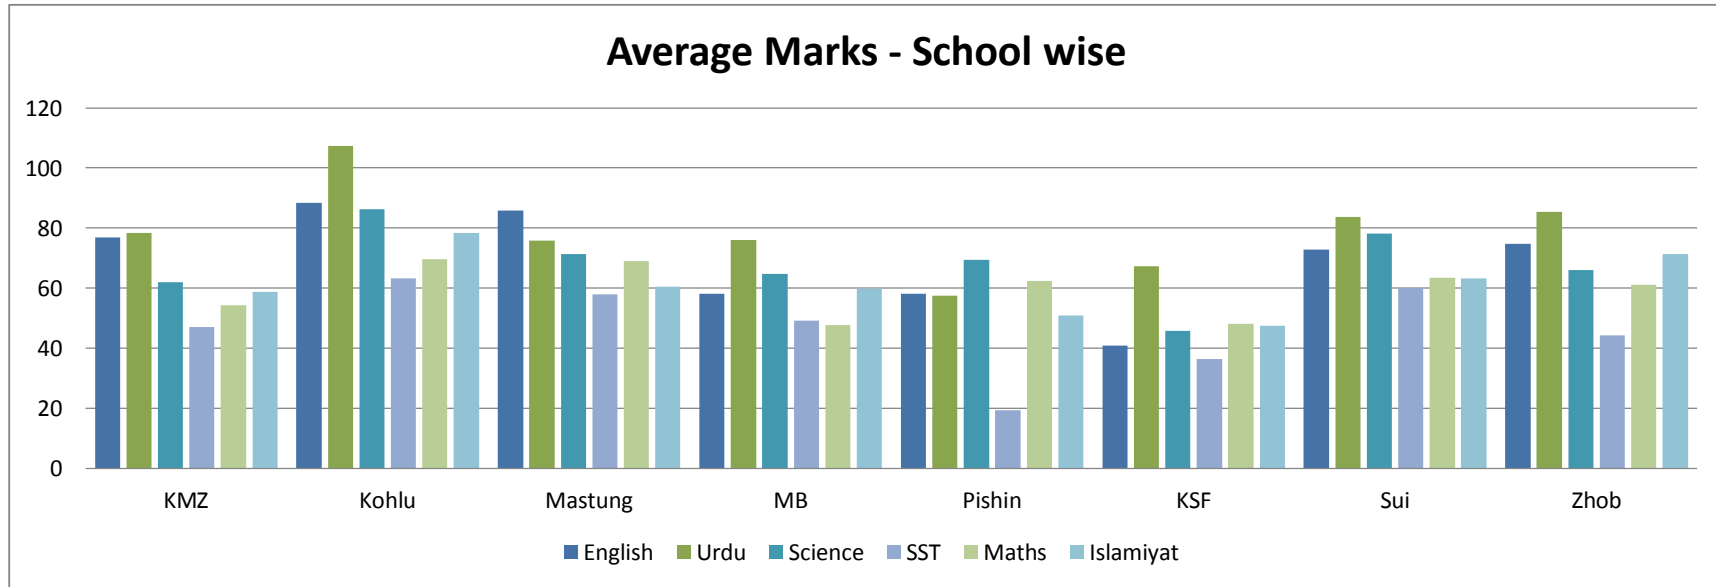

Average Marks - School Wise
Class - 4

	English	Urdu	Science	SST	Maths	Islamiyat
KMZ	77	78	62	47	54	59
Kohlu	88	107	86	63	70	78
Mastung	86	76	71	58	69	61
MB	58	76	65	49	48	60
Pishin	58	58	69	19	62	51
KSF	41	67	46	36	48	48
Sui	73	84	78	60	64	63
Zhob	75	85	66	44	61	71