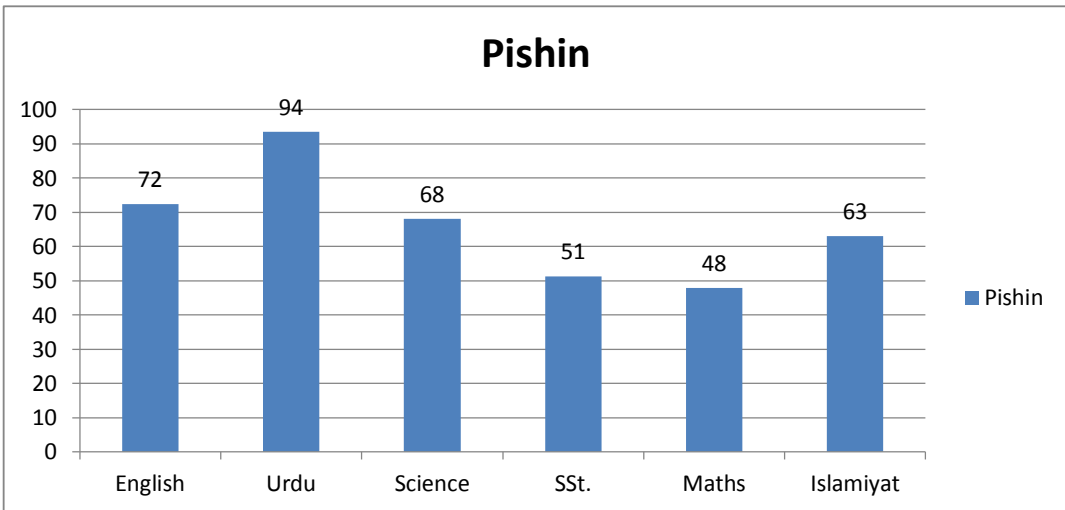

Class 6th

Class 7th

Class 8th

G. Subject-Wise Average Marks

School	English	Urdu	Science	SSt.	Maths	Islamiyat
Total Marks	150	150	100	100	100	100
KMZ	82	90	69	60	44	69
Kohlu	81	113	76	73	54	78
Mastung	85	101	77	60	57	72
M Bagh	60	101	68	52	47	66
Pishin	72	94	68	51	48	63
KSF	40	80	42	46	33	55
Sui	84	112	81	70	57	72
Zhob	63	108	62	54	40	76