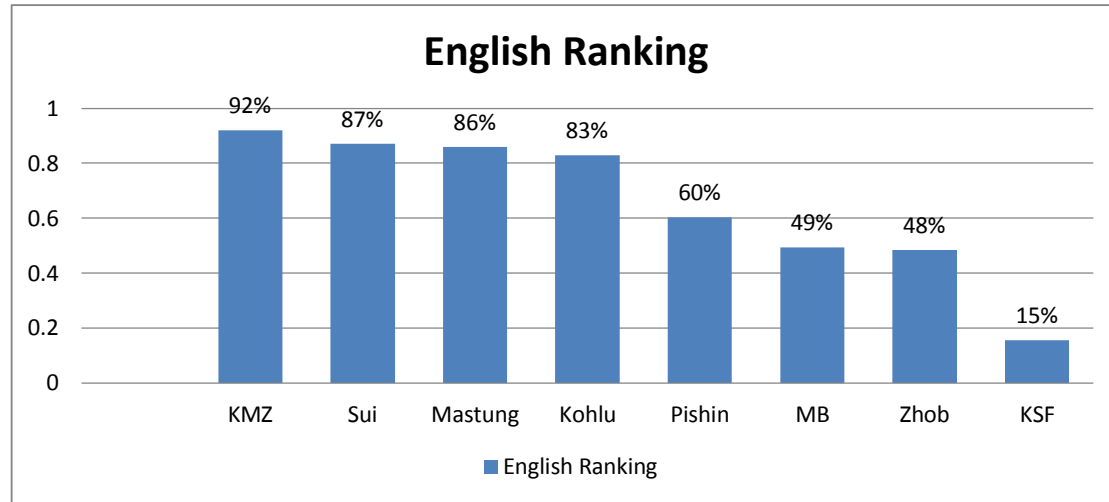

I. Subject-Wise Schools Ranking

English

S/N	School	English Ranking	Rank
1	KMZ	92%	1
2	Sui	87%	2
3	Mastung	86%	3
4	Kohlu	83%	4
5	Pishin	60%	5
6	MB	49%	6
7	Zhob	48%	7
8	KSF	15%	8