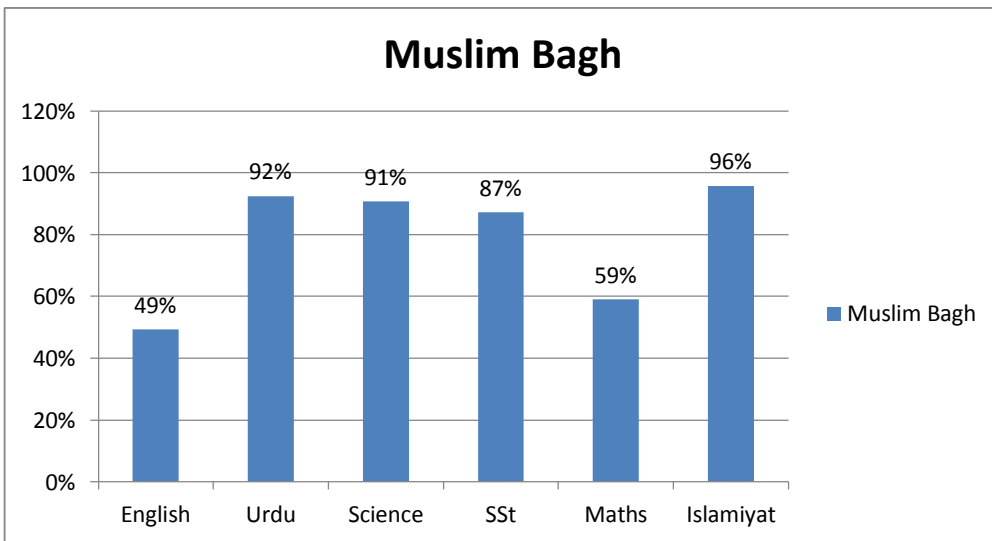

C. Passing Percentage

S/N	School	Passing Percentage
1	Kohlu	93%
2	Mastung	91%
3	Sui	90%
4	KMZ	85%
5	MB	67%
6	Pishin	64%
7	Zhob	60%
8	KSF	18%

Average

71%

D. Subject-Wise Passing Percentage

School	English	Urdu	Science	SSt	Maths	Islamiyat
Kan Matherzai	92%	95%	98%	91%	54%	100%
Kohlu	83%	99%	98%	99%	73%	100%
Mastung	86%	91%	99%	93%	79%	97%
Muslim Bagh	49%	92%	91%	87%	59%	96%
Pishin	60%	77%	90%	81%	65%	83%
KSF	15%	79%	56%	78%	43%	85%
Sui	87%	90%	92%	90%	76%	92%
Zhob	48%	94%	92%	79%	48%	97%
Overall Subject-Wise	65%	90%	89%	87%	62%	94%