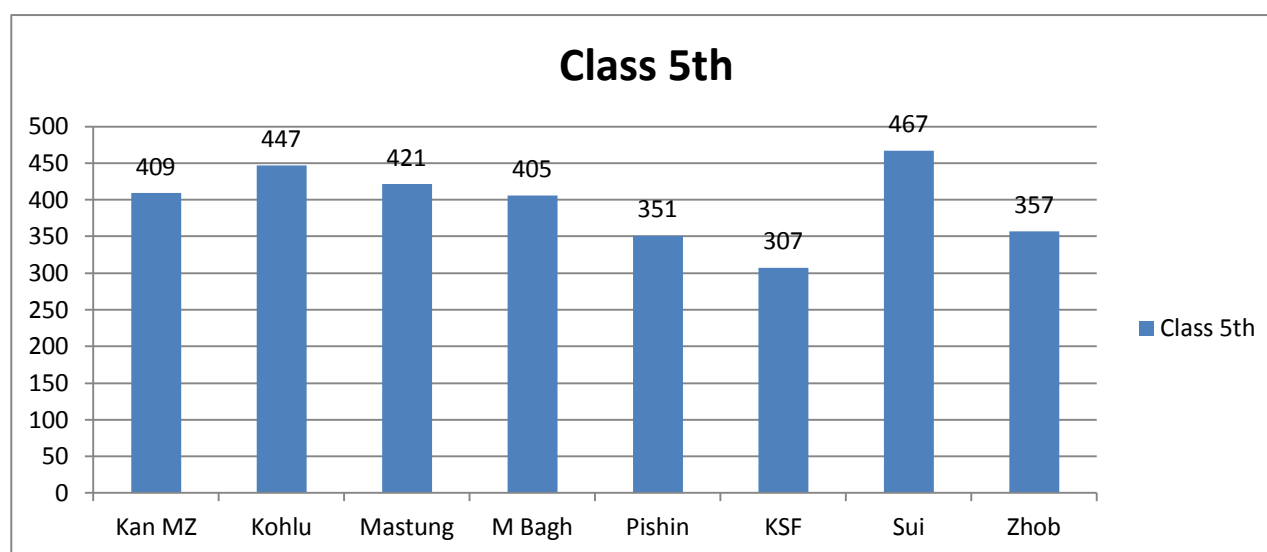

Class 4th

Class 5th

Class 6th

F. Class-Wise Average Marks

Class	Kan MZ	Kohlu	Mastung	M Bagh	Pishin	KSF	Sui	Zhob	Total	Ave Marks %
Class 4th	377	493	420	355	318	286	422	403	384	55%
Class 5th	409	447	421	405	351	307	467	357	396	57%
Class 6th	364	454	460	360	412	306	452	414	403	58%
Class 7th	502	503	502	441	405	303	512	420	448	64%
Class 8th		466	455	398	496	284	528	418	435	62%