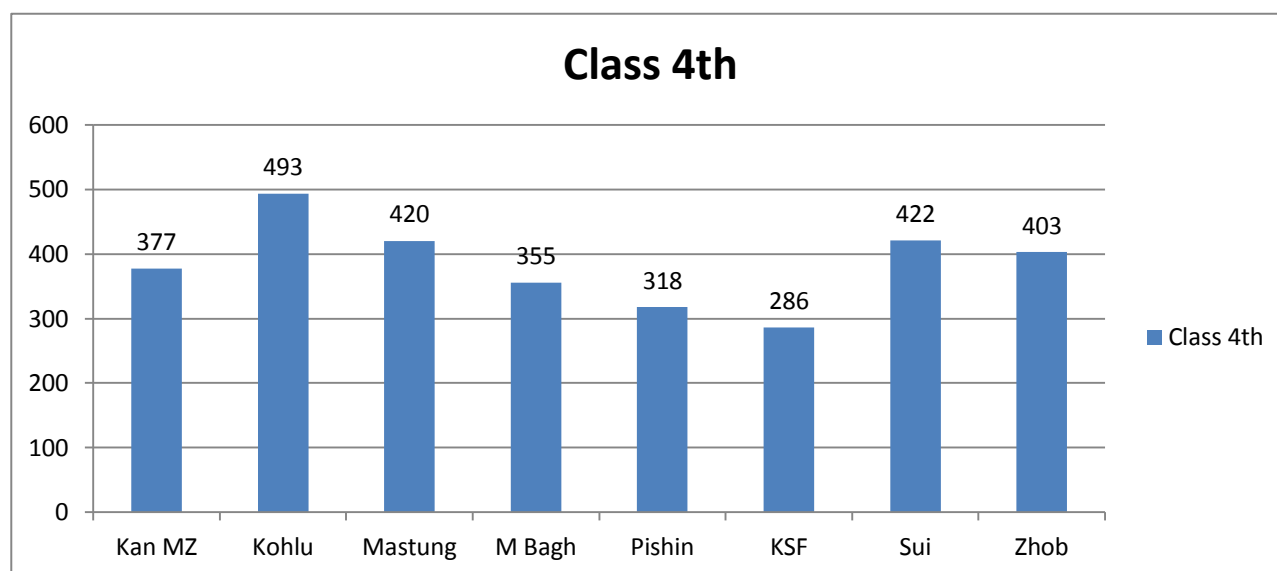

Class 4th

Class 5th

Class 6th

F. Class-Wise Average Marks

Class	Kan MZ	Kohlu	Mastung	M Bagh	Pishin	KSF	Sui	Zhob	Total	Ave Marks %
Class 4th	377	493	420	355	318	286	422	403	384	55%
Class 5th	409	447	421	405	351	307	467	357	396	57%
Class 6th	364	454	460	360	412	306	452	414	403	58%
Class 7th	502	503	502	441	405	303	512	420	448	64%
Class 8th		466	455	398	496	284	528	418	435	62%