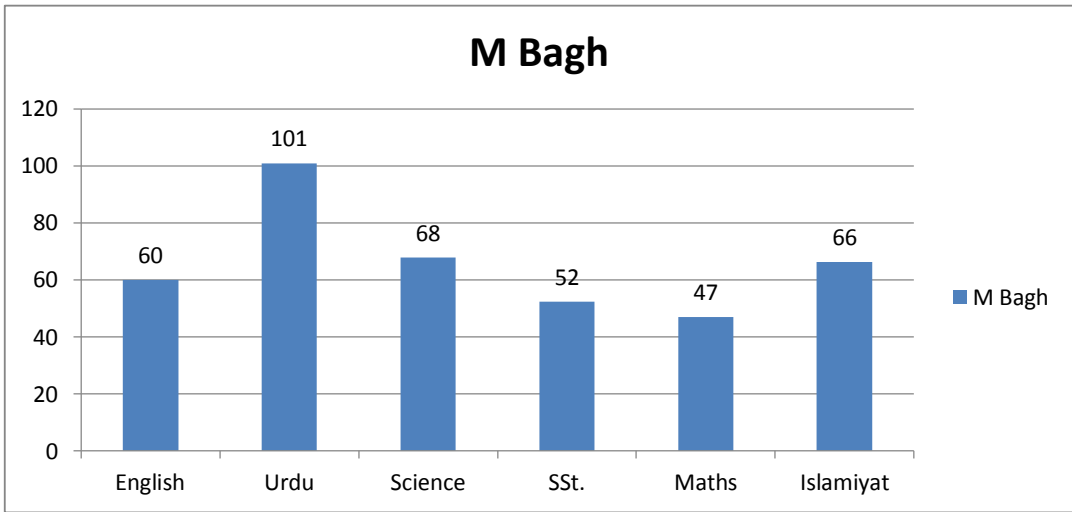

Class 6th

Class 7th

Class 8th

G. Subject-Wise Average Marks

School	English	Urdu	Science	SSt.	Maths	Islamiyat
Total Marks	150	150	100	100	100	100
KMZ	82	90	69	60	44	69
Kohlu	81	113	76	73	54	78
Mastung	85	101	77	60	57	72
M Bagh	60	101	68	52	47	66
Pishin	72	94	68	51	48	63
KSF	40	80	42	46	33	55
Sui	84	112	81	70	57	72
Zhob	63	108	62	54	40	76