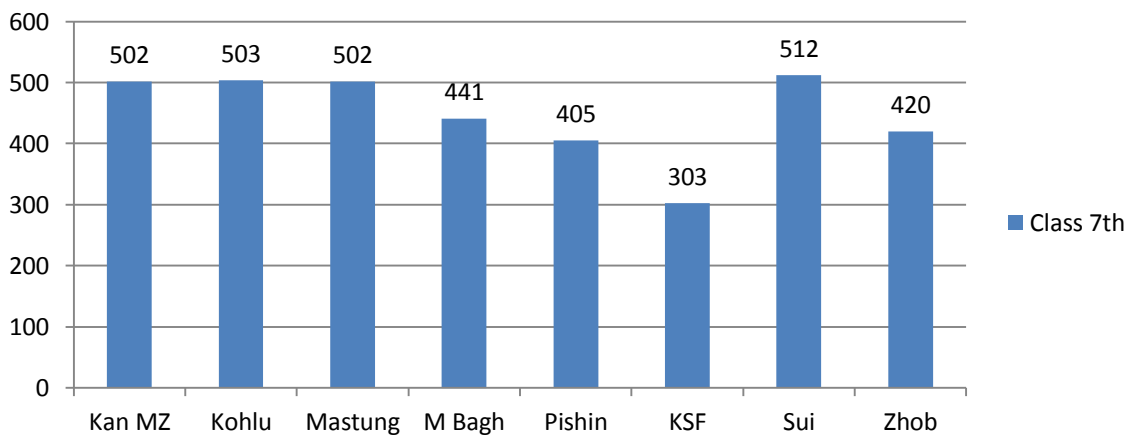

Class 6th

Class 7th

Class 8th