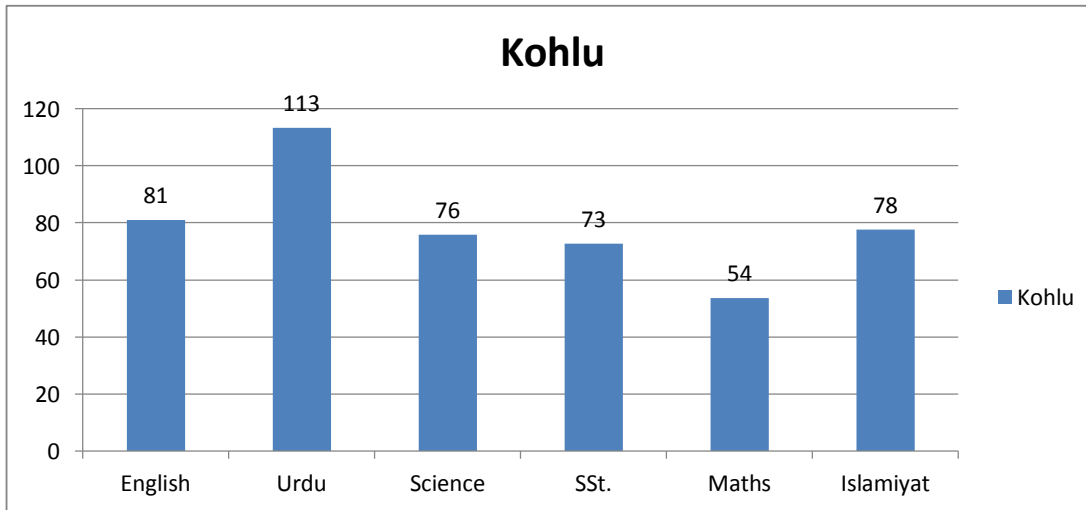

Class 6th

Class 7th

Class 8th

G. Subject-Wise Average Marks

School	English	Urdu	Science	SSt.	Maths	Islamiyat
Total Marks	150	150	100	100	100	100
KMZ	82	90	69	60	44	69
Kohlu	81	113	76	73	54	78
Mastung	85	101	77	60	57	72
M Bagh	60	101	68	52	47	66
Pishin	72	94	68	51	48	63
KSF	40	80	42	46	33	55
Sui	84	112	81	70	57	72
Zhob	63	108	62	54	40	76