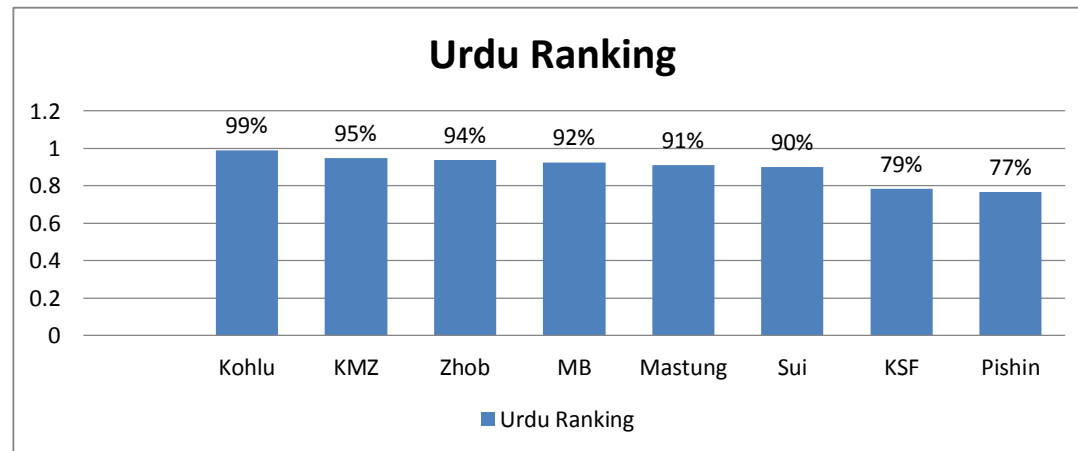

I. Subject-Wise Schools Ranking

English

S/N	School	English Ranking	Rank
1	KMZ	92%	1
2	Sui	87%	2
3	Mastung	86%	3
4	Kohlu	83%	4
5	Pishin	60%	5
6	MB	49%	6
7	Zhob	48%	7
8	KSF	15%	8

Urdu

S/N	School	Urdu Ranking	Rank
1	Kohlu	99%	1
2	KMZ	95%	2
3	Zhob	94%	3
4	MB	92%	4
5	Mastung	91%	5
6	Sui	90%	6
7	KSF	79%	7
8	Pishin	77%	8

Subject-Wise Schools Ranking

Science

S/N	School	Science Ranking	Rank
1	Mastung	99%	1
2	Kohlu	98%	2
3	KMZ	98%	3
4	Sui	92%	4
5	Zhob	92%	5
6	MB	91%	6
7	Pishin	90%	7
8	KSF	56%	8

SST

S/N	School	SST Ranking	Rank
1	Kohlu	99%	1
2	Mastung	93%	2
3	KMZ	91%	3
4	Sui	90%	4
5	MB	87%	5
6	Pishin	81%	6
7	Zhob	79%	7
8	KSF	78%	8