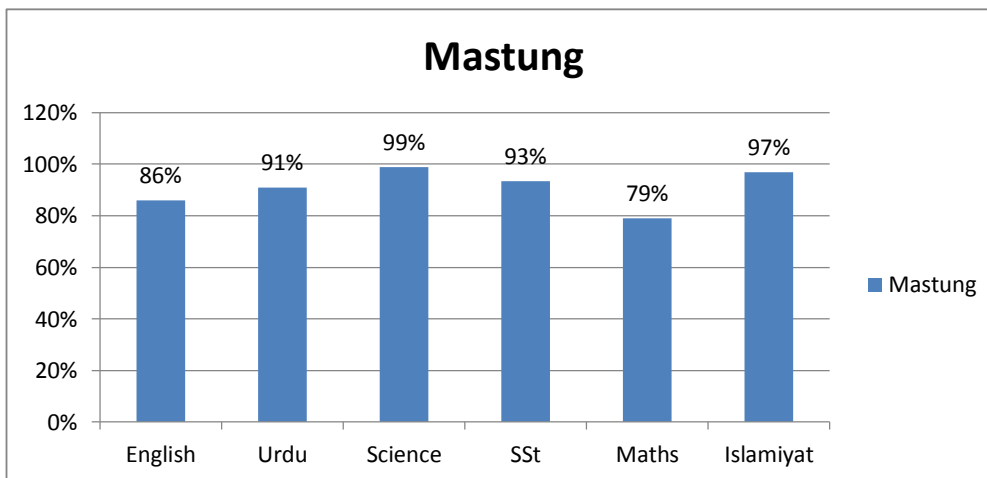

C. Passing Percentage

S/N	School	Passing Percentage
1	Kohlu	93%
2	Mastung	91%
3	Sui	90%
4	KMZ	85%
5	MB	67%
6	Pishin	64%
7	Zhob	60%
8	KSF	18%

Average

71%

D. Subject-Wise Passing Percentage

School	English	Urdu	Science	SSt	Maths	Islamiyat
Kan Matherzai	92%	95%	98%	91%	54%	100%
Kohlu	83%	99%	98%	99%	73%	100%
Mastung	86%	91%	99%	93%	79%	97%
Muslim Bagh	49%	92%	91%	87%	59%	96%
Pishin	60%	77%	90%	81%	65%	83%
KSF	15%	79%	56%	78%	43%	85%
Sui	87%	90%	92%	90%	76%	92%
Zhob	48%	94%	92%	79%	48%	97%
Overall Subject-Wise	65%	90%	89%	87%	62%	94%