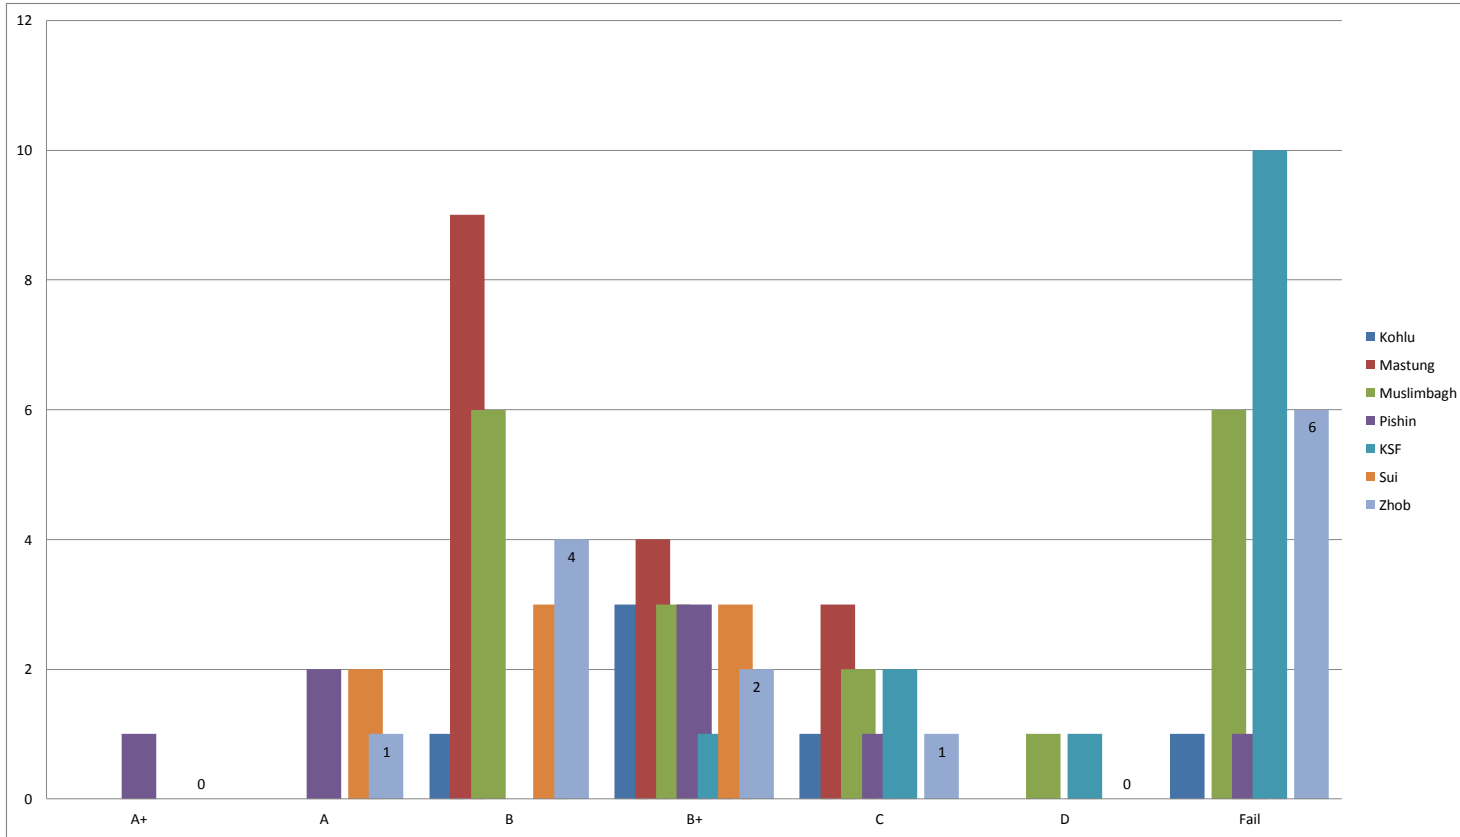

Grades Distribution - Class 7

K. GRADES DISTRIBUTION
Grades Distribution - Class 8

School	A+	A	B	B+	C	D	Fail
Kohlu	0	0	1	3	1	0	1
Mastung	0	0	9	4	3	0	0
Muslimbagh	0	0	6	3	2	1	6
Pishin	1	2	0	3	1	0	1
KSF	0	0	0	1	2	1	10
Sui	0	2	3	3	0	0	0
Zhob	0	1	4	2	1	0	6
	1	5	23	19	10	2	24