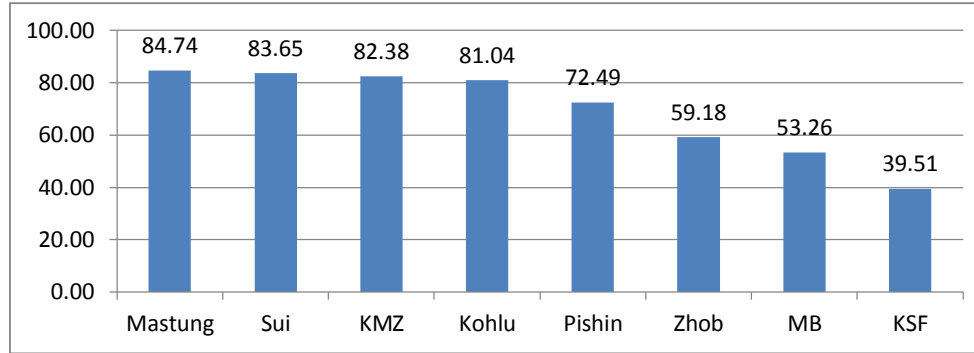

Subject Wise Ranking on the basis of Average Marks

School	English	Rank
Mastung	84.74	1
Sui	83.65	2
KMZ	82.38	3
Kohlu	81.04	4
Pishin	72.49	5
Zhob	59.18	6
MB	53.26	7
KSF	39.51	8