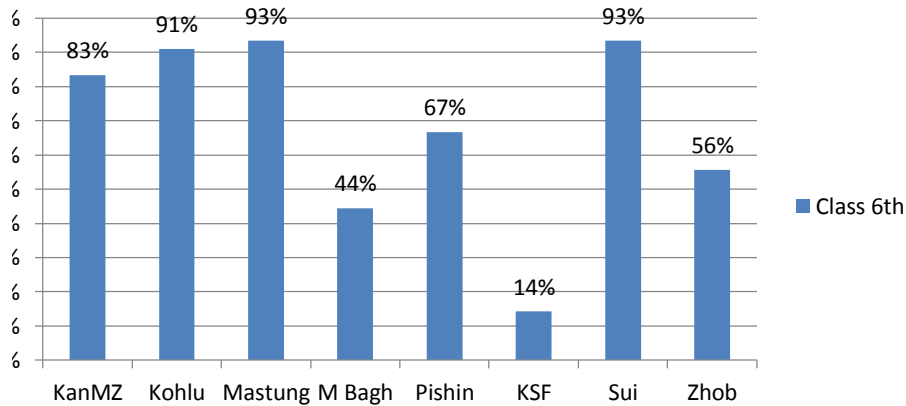

Class 4th

Class 5th

Class 6th