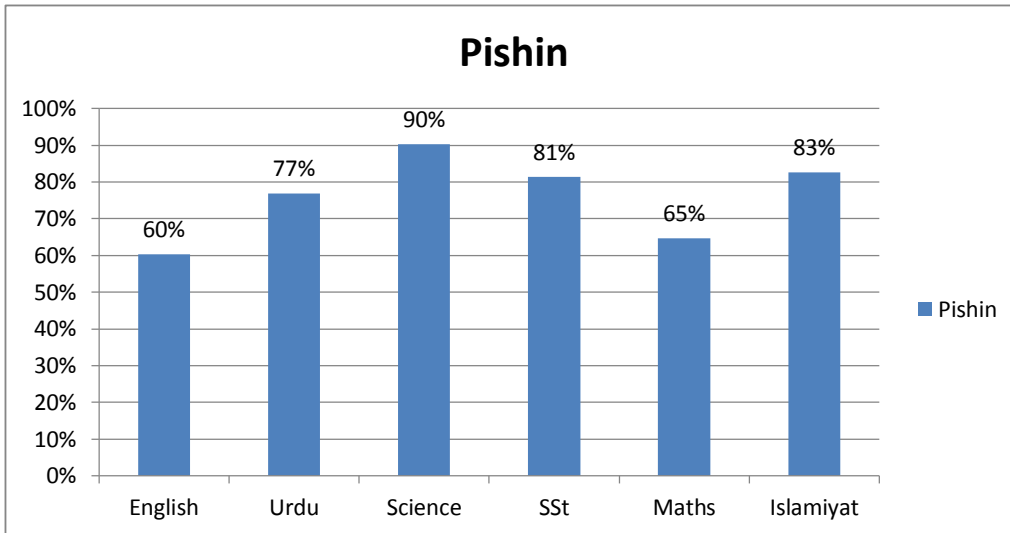

C. Passing Percentage

S/N	School	Passing Percentage
1	Kohlu	93%
2	Mastung	91%
3	Sui	90%
4	KMZ	85%
5	MB	67%
6	Pishin	64%
7	Zhob	60%
8	KSF	18%

Average

71%

D. Subject-Wise Passing Percentage

School	English	Urdu	Science	SSt	Maths	Islamiyat
Kan Matherzai	92%	95%	98%	91%	54%	100%
Kohlu	83%	99%	98%	99%	73%	100%
Mastung	86%	91%	99%	93%	79%	97%
Muslim Bagh	49%	92%	91%	87%	59%	96%
Pishin	60%	77%	90%	81%	65%	83%
KSF	15%	79%	56%	78%	43%	85%
Sui	87%	90%	92%	90%	76%	92%
Zhob	48%	94%	92%	79%	48%	97%
Overall Subject-Wise	65%	90%	89%	87%	62%	94%